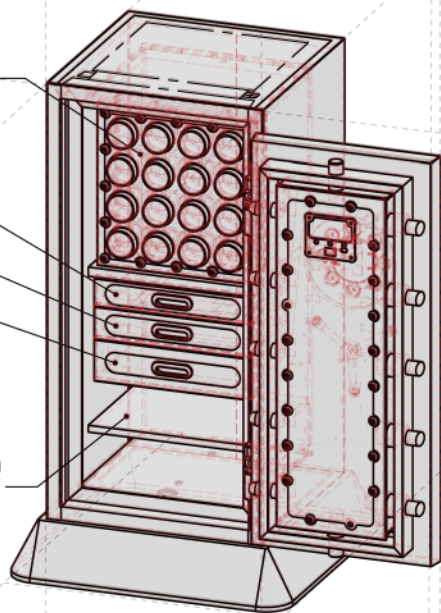

CHRONOS MODEL 4218 CONFIGURATION B

Interior Dimensions	-----	42"H x 18"W x 16"D
Exterior Dimensions	-----	48.5"H x 24.5"W x 27"D
Weight	-----	1,350 LBS
Watch Winder	-----	Sixteen
Drawer Configuration	-----	One 1.5" Drawer
	-----	One 2" Drawer
	-----	One 3" Drawer
Open Space	-----	11" w/ One Adjustable Shelf

16 Watch Winders

1.5" Drawer

2" Drawer

3" Drawer

10" Open Space with
One Adjustable Shelf

* Please add 1" to all exterior dimensions to allow for installation.

** Standard 120 volt outlet required for operation. Two cords exit at lower back of safe on hinge side to provide power to interior light and watch winders.