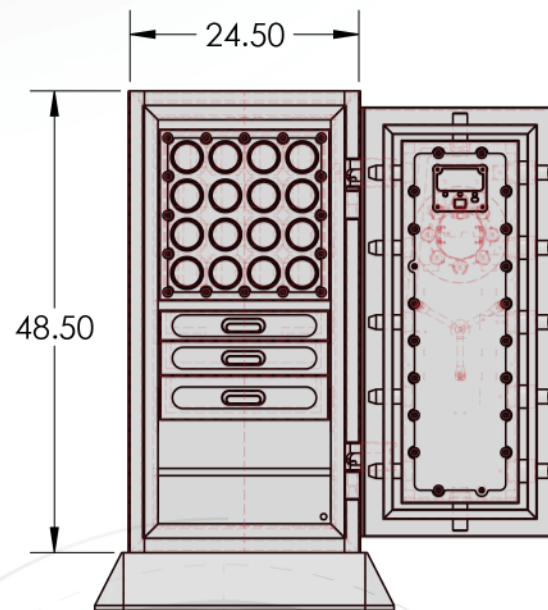

CHRONOS MODEL 4218 CONFIGURATION B

Interior Dimensions	-----	42"H x 18"W x 16"D
Exterior Dimensions	-----	48.5"H x 24.5"W x 27"D
Weight	-----	1,350 LBS
Watch Winder	-----	Sixteen
Drawer Configuration	-----	One 1.5" Drawer
	-----	One 2" Drawer
	-----	One 3" Drawer
Open Space	-----	11" w/ One Adjustable Shelf

16 Watch Winders

1.5" Drawer

2" Drawer

3" Drawer

10" Open Space with
One Adjustable Shelf

* Please add 1" to all exterior dimensions to allow for installation.

** Standard 120 volt outlet required for operation. Two cords exit at lower back of safe on hinge side to provide power to interior light and watch winders.