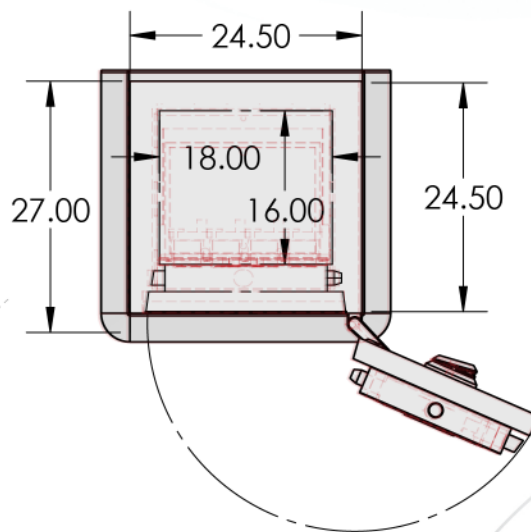

CHRONOS MODEL 4218 CONFIGURATION B

Interior Dimensions	-----	42"H x 18"W x 16"D
Exterior Dimensions	-----	48.5"H x 24.5"W x 27"D
Weight	-----	1,350 LBS
Watch Winder	-----	Sixteen
Drawer Configuration	-----	One 1.5" Drawer
	-----	One 2" Drawer
	-----	One 3" Drawer
Open Space	-----	11" w/ One Adjustable Shelf

16 Watch Winders

1.5" Drawer

2" Drawer

3" Drawer

10" Open Space with
One Adjustable Shelf

* Please add 1" to all exterior dimensions to allow for installation.

** Standard 120 volt outlet required for operation. Two cords exit at lower back of safe on hinge side to provide power to interior light and watch winders.