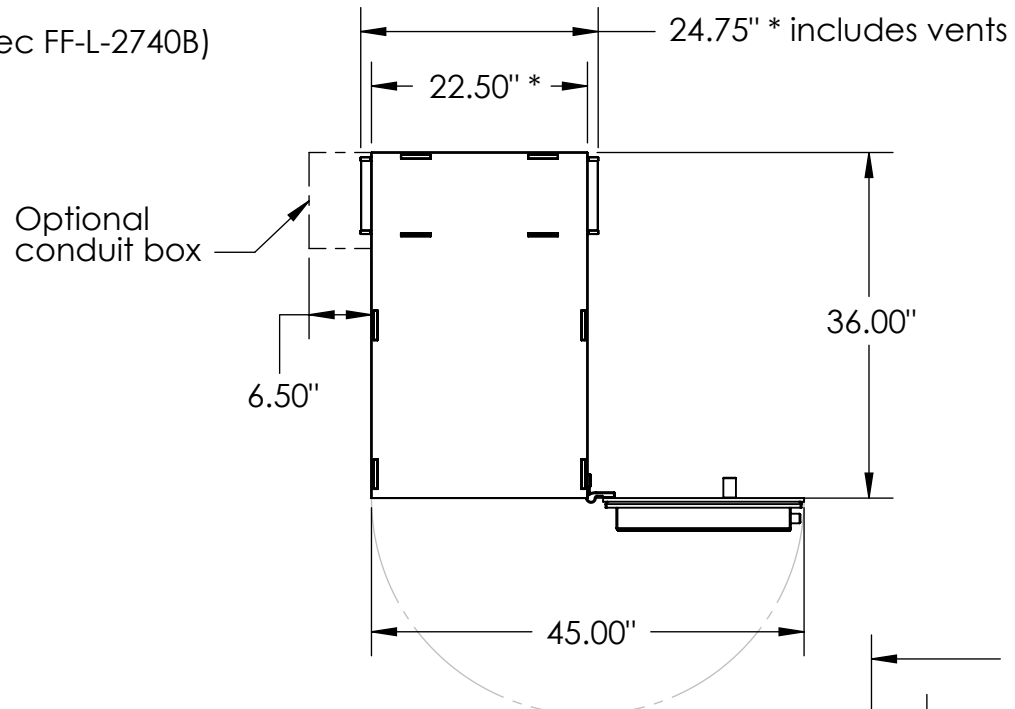

GSA Class 5 IPS Security Container - Model 1921

Meets federal specification AA-C-2786.
 Lock: Kaba Mas X-10 lock (meets federal spec FF-L-2740B)
 Equipped with 19" EIA vertical rack mounts.

Inside: 19.00" x 21.25" x 31.75"
 Outside: 19.75" x 22.5" x 36.00"
 Capacity: 12.81 cu. ft.
 Weight: 725 lbs.

TOP VIEW

* Please note: Add an additional 2.25" to width of all models to account for vents.