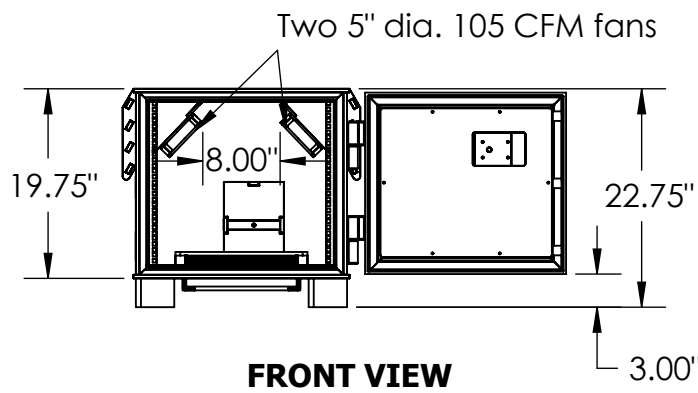

GSA Class 5 IPS Security Container - Model 1921

Meets federal specification AA-C-2786.
 Lock: Kaba Mas X-10 lock (meets federal spec FF-L-2740B)
 Equipped with 19" EIA vertical rack mounts.

Inside: 19.00" x 21.25" x 31.75"
 Outside: 19.75" x 22.5" x 36.00"
 Capacity: 12.81 cu. ft.
 Weight: 725 lbs.

TOP VIEW

* Please note: Add an additional 2.25" to width of all models to account for vents.