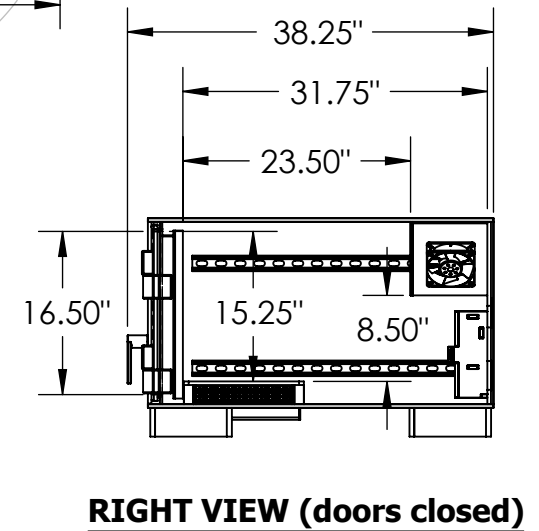

GSA Class 5 IPS Security Container - Model 1921

Meets federal specification AA-C-2786.
 Lock: Kaba Mas X-10 lock (meets federal spec FF-L-2740B)
 Equipped with 19" EIA vertical rack mounts.

Inside: 19.00" x 21.25" x 31.75"
 Outside: 19.75" x 22.5" x 36.00"
 Capacity: 12.81 cu. ft.
 Weight: 725 lbs.

TOP VIEW

* Please note: Add an additional 2.25" to width of all models to account for vents.