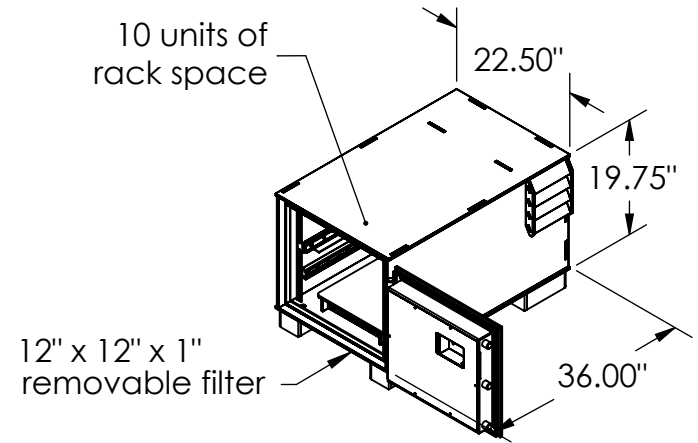

GSA Class 5 IPS Security Container - Model 1921

Meets federal specification AA-C-2786.
 Lock: Kaba Mas X-10 lock (meets federal spec FF-L-2740B)
 Equipped with 19" EIA vertical rack mounts.

Inside: 19.00" x 21.25" x 31.75"
 Outside: 19.75" x 22.5" x 36.00"
 Capacity: 12.81 cu. ft.
 Weight: 725 lbs.

TOP VIEW

* Please note: Add an additional 2.25" to width of all models to account for vents.