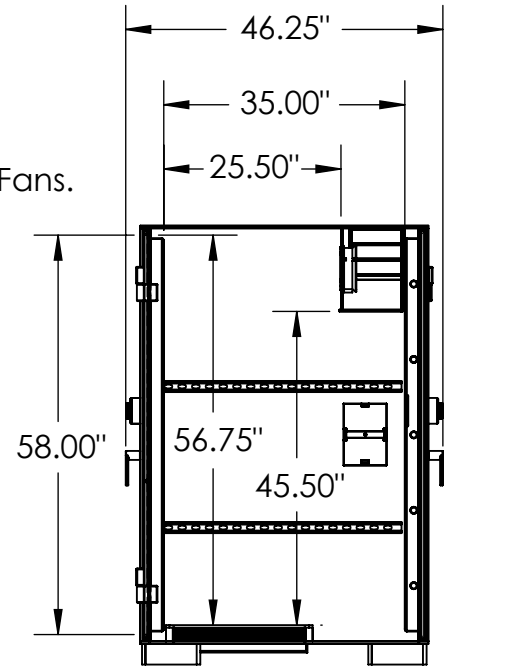

GSA Class 5 IPS Security Container - Model 6021

Meets federal specification AA-C-2786.
 Lock: Kaba Mas X-10 lock (meets federal spec FF-L-2740B)
 Equipped with 19" EIA vertical rack mounts.

Inside: 59.5" x 21.25" x 35.00"
 Outside: 61.00" x 22.50" x 42.00"
 Capacity: 27.60 cu. ft.
 Weight: 1,525 lbs.

TOP VIEW

FRONT VIEW

LEFT VIEW (doors closed)

* Double door unit standard, door on front and back of safe.

* Please note: Add an additional 2.25" to width of all models to account for vents.