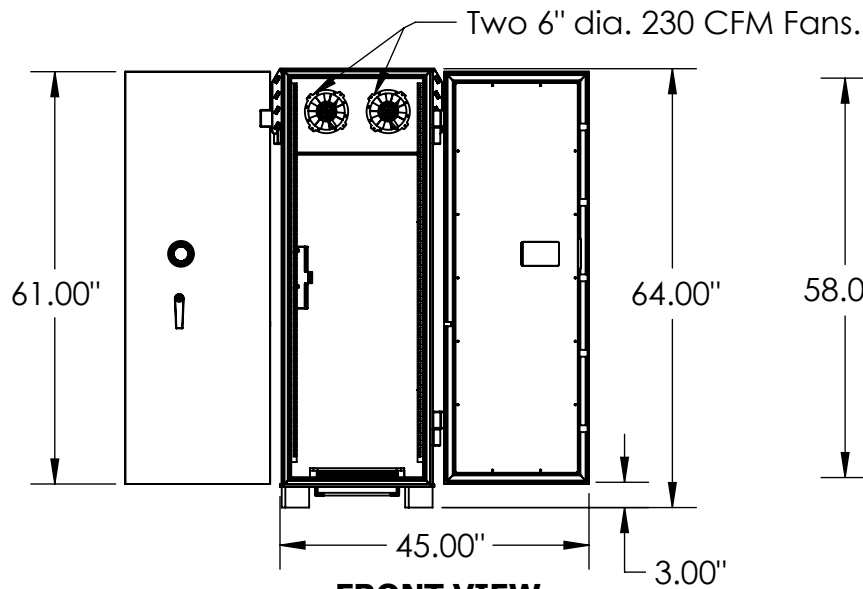

GSA Class 5 IPS Security Container - Model 6021

Meets federal specification AA-C-2786.
 Lock: Kaba Mas X-10 lock (meets federal spec FF-L-2740B)
 Equipped with 19" EIA vertical rack mounts.

Inside: 59.5" x 21.25" x 35.00"
 Outside: 61.00" x 22.50" x 42.00"
 Capacity: 27.60 cu. ft.
 Weight: 1,525 lbs.

TOP VIEW

FRONT VIEW

LEFT VIEW (doors closed)

* Double door unit standard, door on front and back of safe.

* Please note: Add an additional 2.25" to width of all models to account for vents.