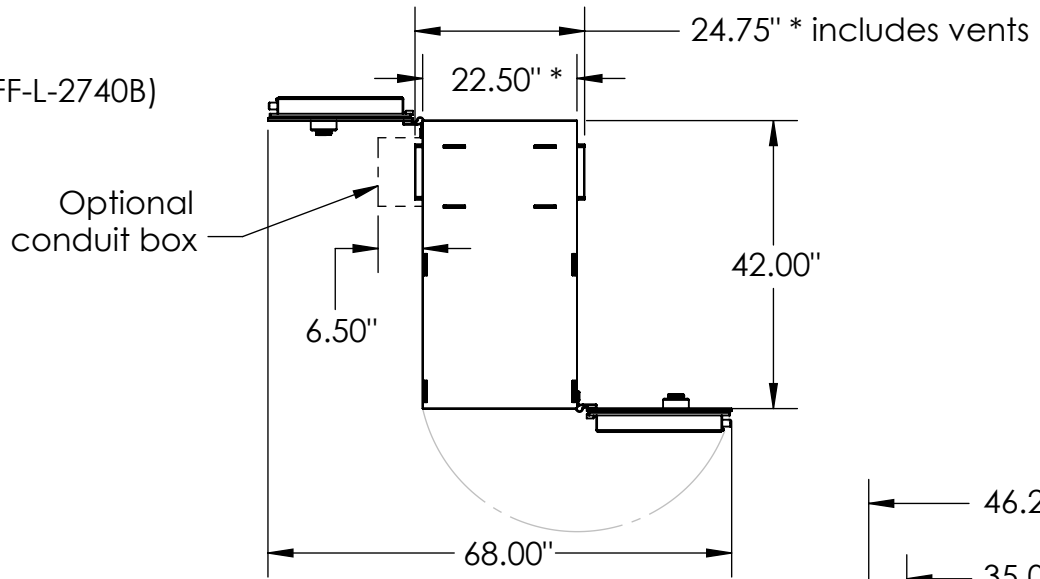

GSA Class 5 IPS Security Container - Model 6021

Meets federal specification AA-C-2786.
 Lock: Kaba Mas X-10 lock (meets federal spec FF-L-2740B)
 Equipped with 19" EIA vertical rack mounts.

Inside: 59.5" x 21.25" x 35.00"
 Outside: 61.00" x 22.50" x 42.00"
 Capacity: 27.60 cu. ft.
 Weight: 1,525 lbs.

TOP VIEW

FRONT VIEW

LEFT VIEW (doors closed)

* Double door unit standard, door on front and back of safe.

* Please note: Add an additional 2.25" to width of all models to account for vents.