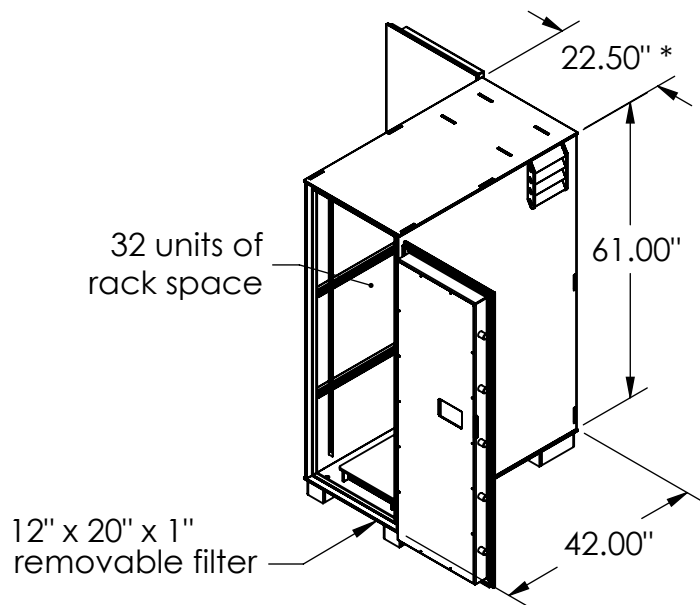

GSA Class 5 IPS Security Container - Model 6021

Meets federal specification AA-C-2786.
 Lock: Kaba Mas X-10 lock (meets federal spec FF-L-2740B)
 Equipped with 19" EIA vertical rack mounts.

Inside: 59.5" x 21.25" x 35.00"
 Outside: 61.00" x 22.50" x 42.00"
 Capacity: 27.60 cu. ft.
 Weight: 1,525 lbs.

TOP VIEW

FRONT VIEW

LEFT VIEW (doors closed)

* Double door unit standard, door on front and back of safe.

* Please note: Add an additional 2.25" to width of all models to account for vents.