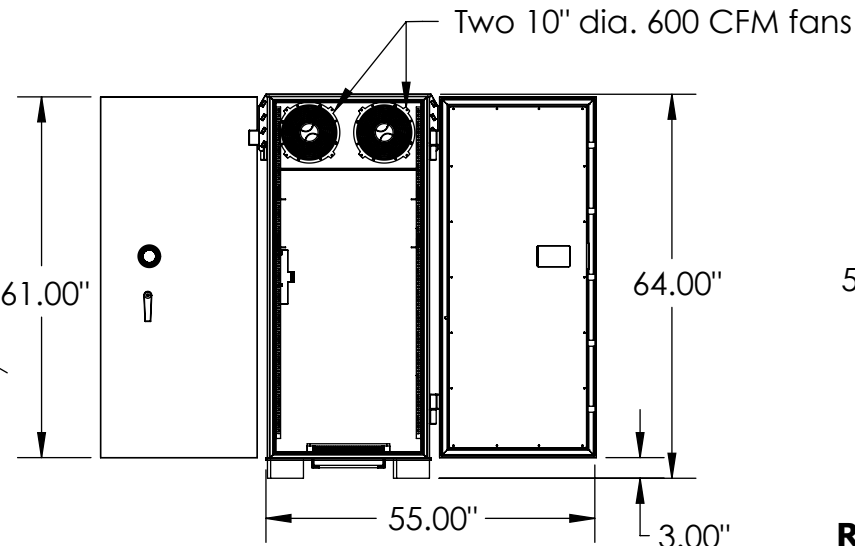

# GSA Class 5 IPS Security Container - Model 6026

Meets federal specification AA-C-2786.

Lock: Kaba Mas X-10 lock (meets federal spec FF-L-2740B)

Equipped with 19" or 23" EIA vertical rack mounts.

Inside: 59.50" x 26.25" x 35.00"

Outside: 61.00" x 27.5" x 42.00"

Capacity: 34.7 cu. ft.

Weight: 1,725 lbs.

**TOP VIEW**

**FRONT VIEW**

**RIGHT VIEW (doors closed)**

\* Double door unit standard, door on front and back of safe.

\* Please note: Add an additional 2.25" to width of all models to account for vents.