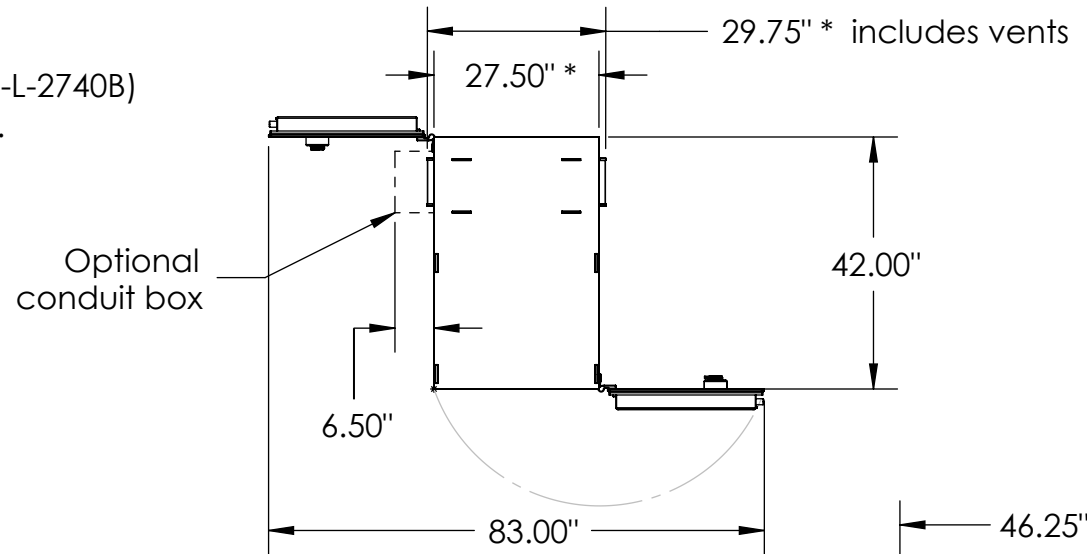

# GSA Class 5 IPS Security Container - Model 6026

Meets federal specification AA-C-2786.

Lock: Kaba Mas X-10 lock (meets federal spec FF-L-2740B)

Equipped with 19" or 23" EIA vertical rack mounts.

Inside: 59.50" x 26.25" x 35.00"

Outside: 61.00" x 27.5" x 42.00"

Capacity: 34.7 cu. ft.

Weight: 1,725 lbs.

**TOP VIEW**

**FRONT VIEW**

**RIGHT VIEW (doors closed)**

\* Double door unit standard, door on front and back of safe.

\* Please note: Add an additional 2.25" to width of all models to account for vents.