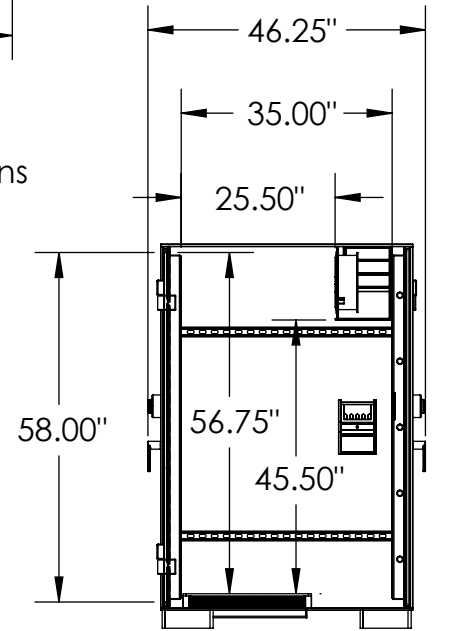

# GSA Class 5 IPS Security Container - Model 6026

Meets federal specification AA-C-2786.

Lock: Kaba Mas X-10 lock (meets federal spec FF-L-2740B)

Equipped with 19" or 23" EIA vertical rack mounts.

Inside: 59.50" x 26.25" x 35.00"

Outside: 61.00" x 27.5" x 42.00"

Capacity: 34.7 cu. ft.

Weight: 1,725 lbs.

**TOP VIEW**

**FRONT VIEW**

**RIGHT VIEW (doors closed)**

\* Double door unit standard, door on front and back of safe.

\* Please note: Add an additional 2.25" to width of all models to account for vents.