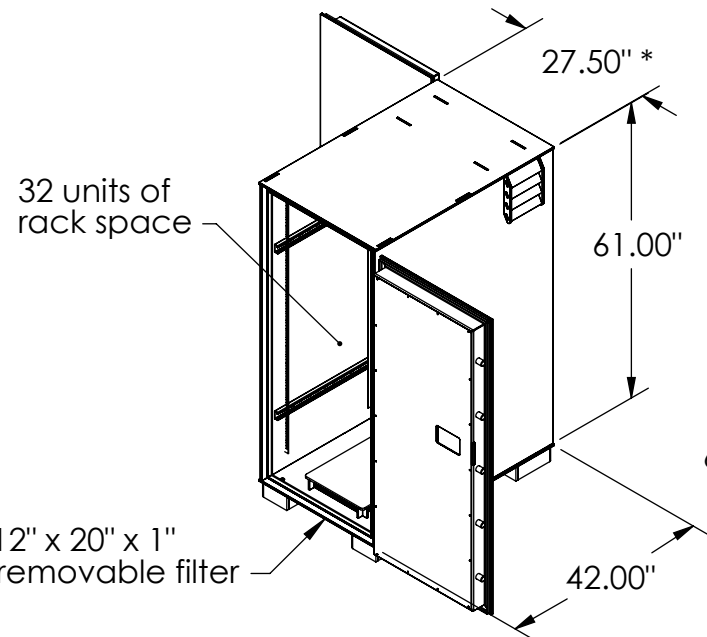

# GSA Class 5 IPS Security Container - Model 6026

Meets federal specification AA-C-2786.

Lock: Kaba Mas X-10 lock (meets federal spec FF-L-2740B)

Equipped with 19" or 23" EIA vertical rack mounts.

Inside: 59.50" x 26.25" x 35.00"

Outside: 61.00" x 27.5" x 42.00"

Capacity: 34.7 cu. ft.

Weight: 1,725 lbs.

**TOP VIEW**

**FRONT VIEW**

**RIGHT VIEW (doors closed)**

\* Double door unit standard, door on front and back of safe.

\* Please note: Add an additional 2.25" to width of all models to account for vents.