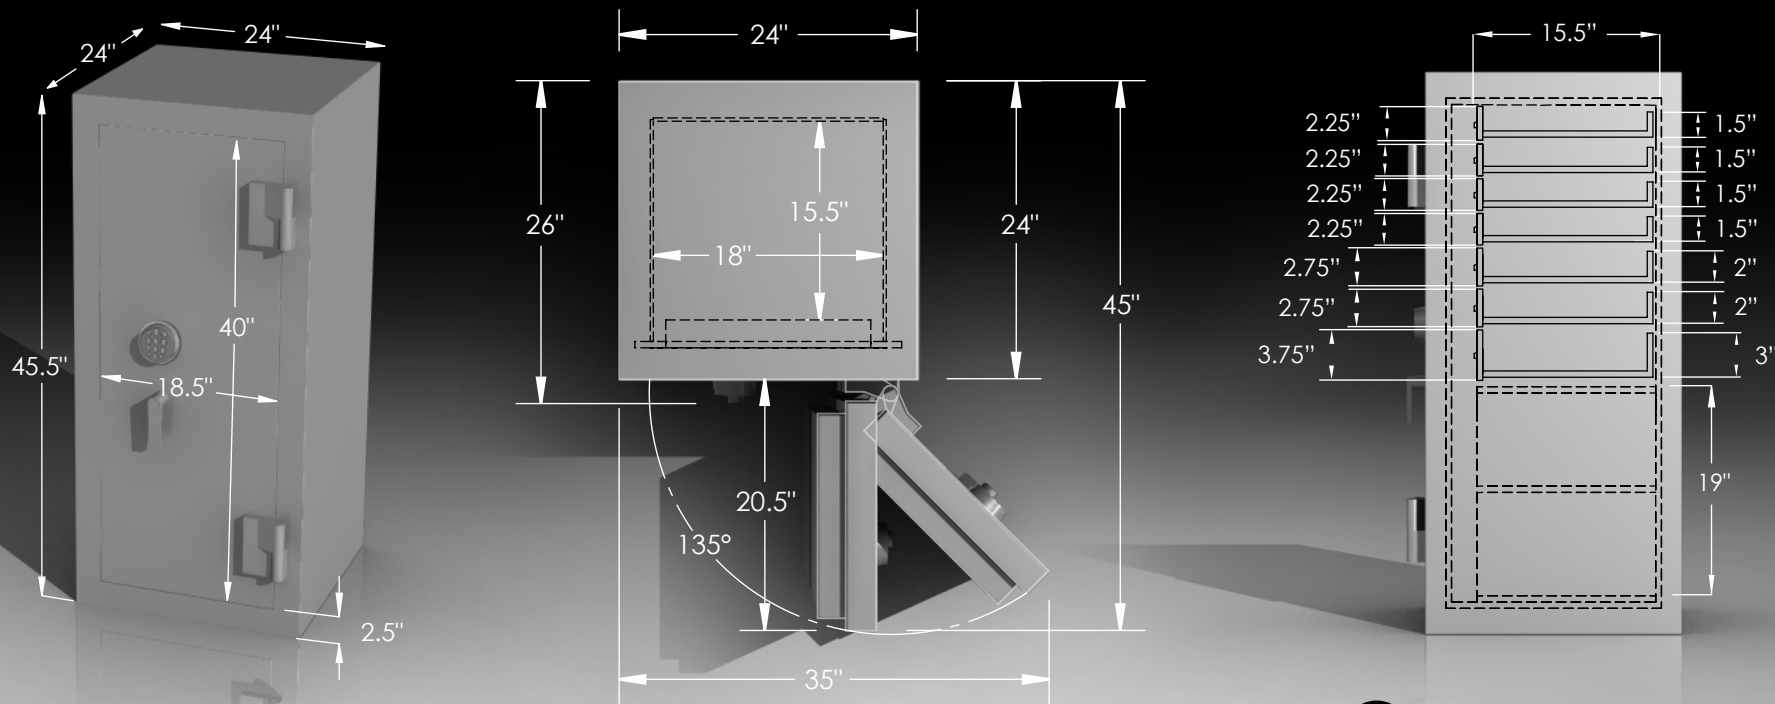

EliteGem COM 4018

Features & Specifications:

Interior Dimensions	40"H x 18"W x 15.5"D
Exterior Dimensions	45.5"H x 24"W x 26"D*
Capacity in Cubic Ft.	6
Weight	1,218 lbs.
Drawer Configuration	Four 1.5" Drawers** Two 2" Drawers One 3" Drawer
Open Space for Shelving	19 in.***

*Add 1in. to all exterior dimensions to allow for installation.

**Internal usable drawer depth.

***All shelves are adjustable

BROWN SAFE