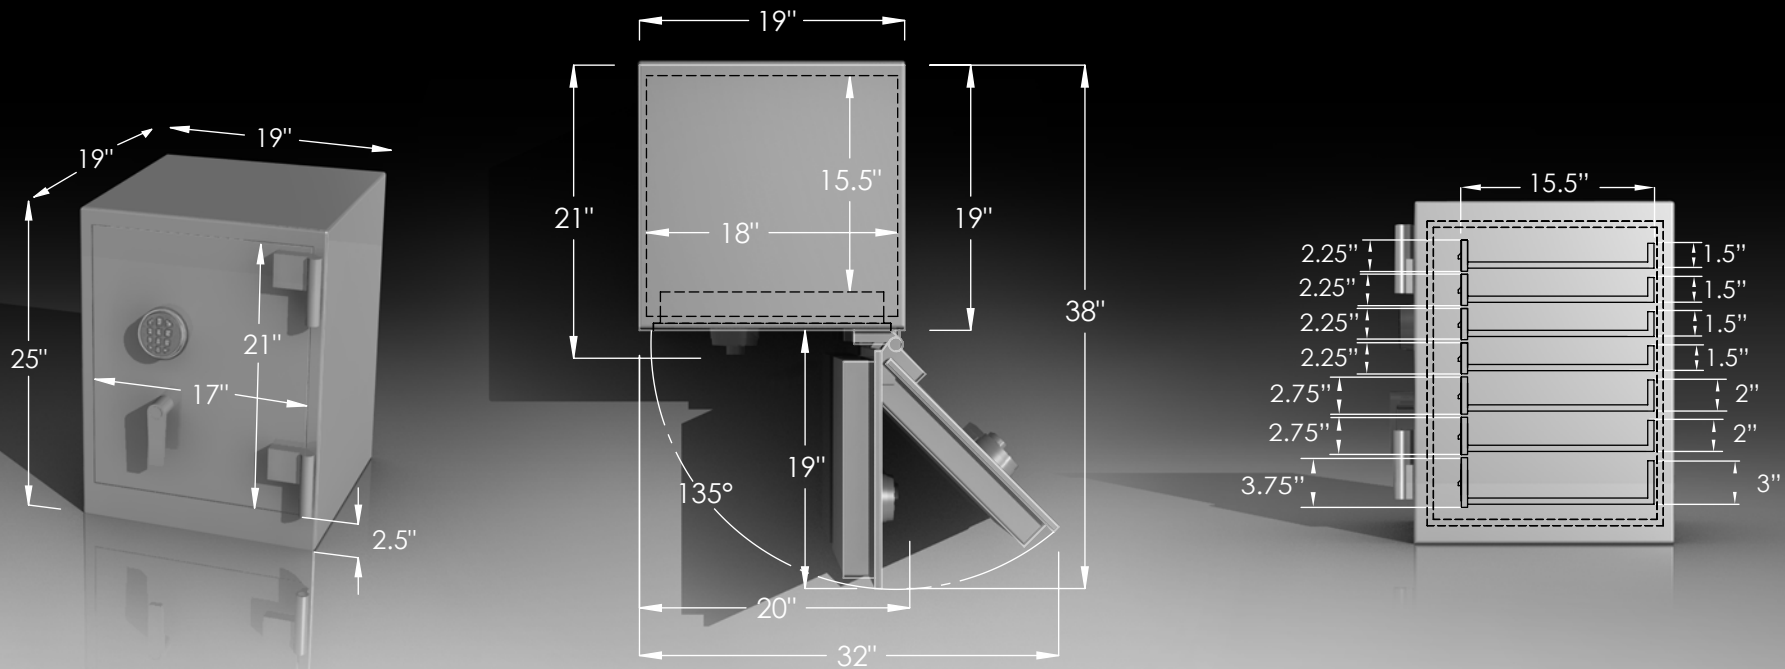

EliteGem 2418

Features & Specifications:

Interior Dimensions	24"H x 18"W x 15.5"D
Exterior Dimensions	25"H x 19"W x 21"D*
Capacity in Cubic Ft.	4
Weight	328 lbs.
Drawer Configuration	Four 1.5" Drawers** Two 2" Drawers One 3" Drawer
Open Space for Shelving	None

*Add 1in. to all exterior dimensions to allow for installation.
**Internal usable drawer depth.

BROWN SAFE