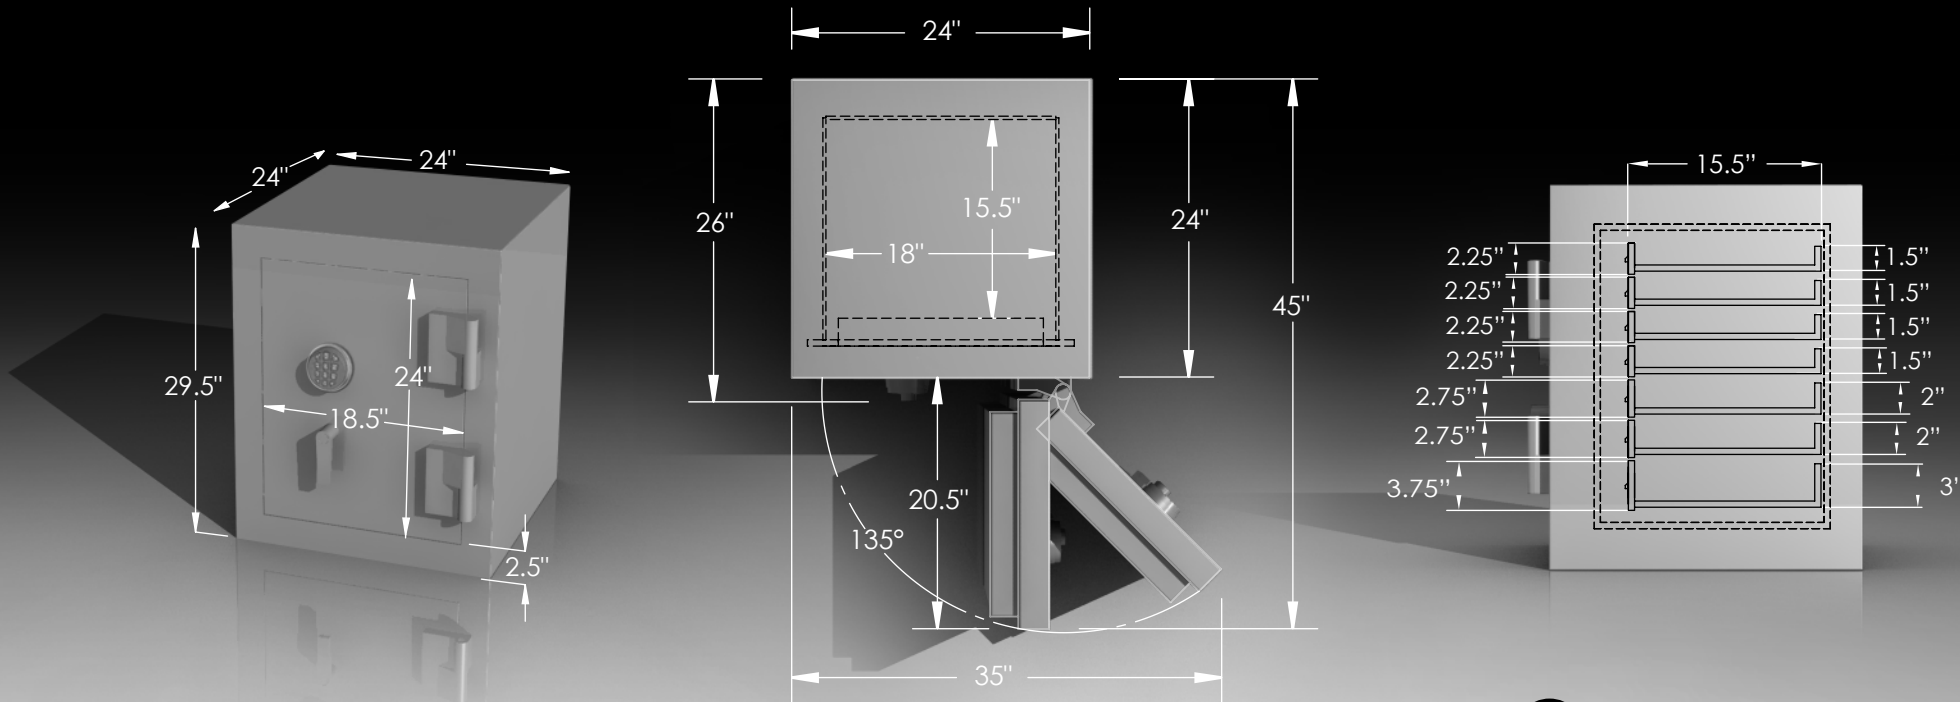

Luxury Jewelry Safes

FULL FIRE PROTECTION Gem TL-15 COM 2418

Features & Specifications:

Interior Dimensions	24"H x 18"W x 15.5"D
Exterior Dimensions	29.5"H x 24"W x 26"D*
Capacity in Cubic Ft.	4
Weight	898 lbs.
Drawer Configuration	Four 1.5" Drawers** Two 2" Drawers One 3" Drawer
Open Space for Shelving	None

*Add 1in. to all exterior dimensions to allow for installation.
**Internal usable drawer depth.

BROWN SAFE