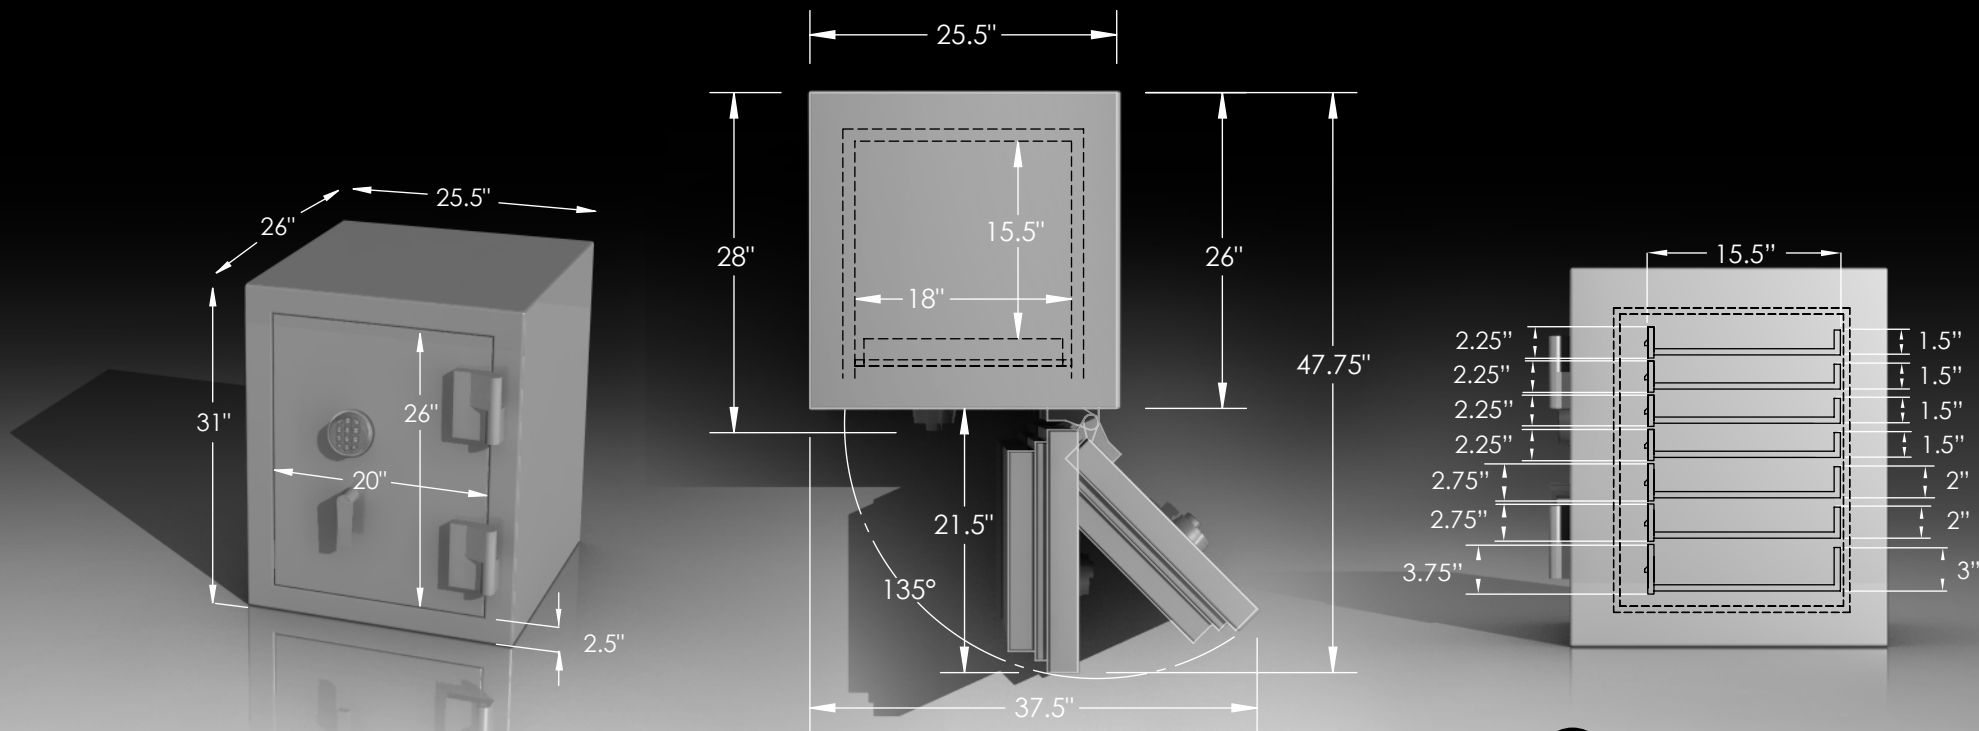

Luxury Jewelry Safes

FULL FIRE PROTECTION UltraGem COM 2418

Features & Specifications:

Interior Dimensions	24"H x 18"W x 15.5"D
Exterior Dimensions	31"H x 25.5"W x 28"D*
Capacity in Cubic Ft.	4
Weight	1,546 lbs.
Drawer Configuration	Four 1.5" Drawers** Two 2" Drawers One 3" Drawer
Open Space for Shelving	None

*Add 1in. to all exterior dimensions to allow for installation

**Internal usable drawer depth

BROWN SAFE