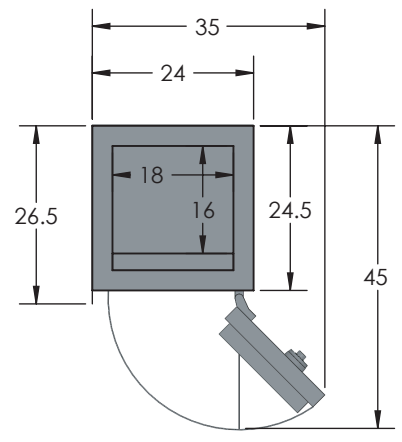

## Estate TL-15 COM 6018 Luxury Safe

Inside Dimensions 60"H x 18"W x 16"D  
Outside Dimensions 65.5"H x 24"W x 26.5"D  
Cubic Foot Capacity - 10  
Weight - 1,600 lbs.

Perspective View

Plan View

Side View

\*\* Shown with standard interior configuration  
\*\*\*Please add 1" to all exterior dimensions to allow for installation.