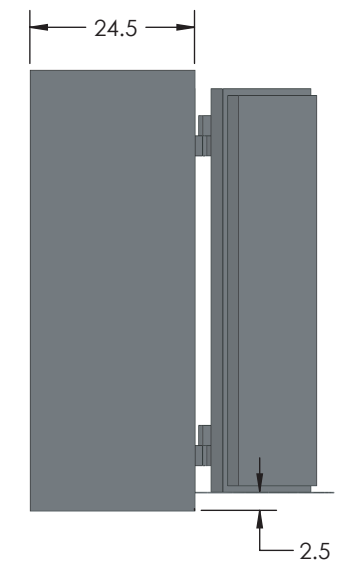

## Estate TL-15 COM 6018 Luxury Safe

Inside Dimensions 60"H x 18"W x 16"D  
Outside Dimensions 65.5"H x 24"W x 26.5"D  
Cubic Foot Capacity - 10  
Weight - 1,600 lbs.

Perspective View

Plan View

Side View

\*\* Shown with standard interior configuration  
\*\*\*Please add 1" to all exterior dimensions to allow for installation.

### Upgraded Interior Configurations

Interior Configuration 1

Interior Configuration 2

Interior Configuration 3