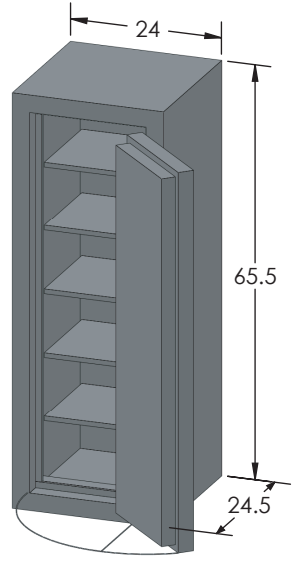

## Estate TL-15 COM 6018 Luxury Safe

Inside Dimensions 60"H x 18"W x 16"D  
Outside Dimensions 65.5"H x 24"W x 26.5"D  
Cubic Foot Capacity - 10  
Weight - 1,600 lbs.

Perspective View

Plan View

Side View

\*\* Shown with standard interior configuration  
\*\*\*Please add 1" to all exterior dimensions to allow for installation.

### Upgraded Interior Configurations

Interior Configuration 1

Interior Configuration 2

Interior Configuration 3