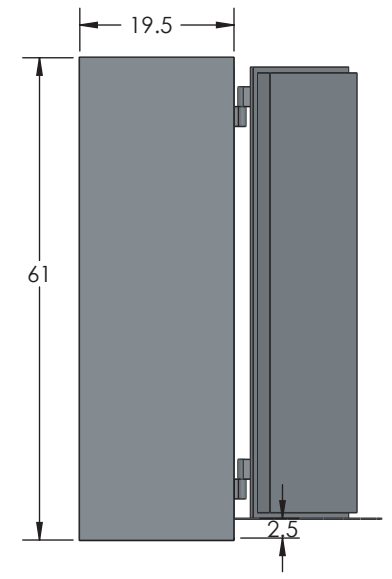

BROWN SAFE

Estate 6018 Luxury Safe

Inside Dimensions 60"H x 18"W x 16"D
Outside Dimensions 61"H x 19"W x 21.5"D
Cubic Foot Capacity - 10
Weight - 630 lbs.

Perspective View

Plan View

Side View

** Shown with standard interior configuration
***Please add 1" to all exterior dimensions to allow for installation.

Upgraded Interior Configurations

Interior Configuration 1

Interior Configuration 2

Interior Configuration 3