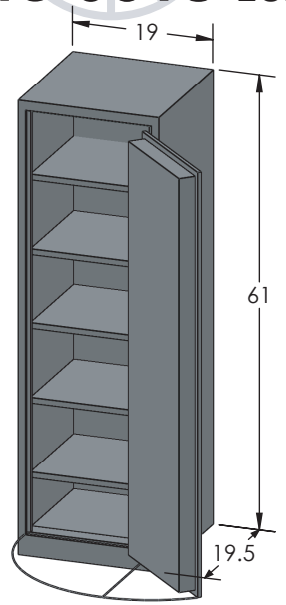

BROWN SAFE

Estate 6018 Luxury Safe

Inside Dimensions 60"H x 18"W x 16"D
Outside Dimensions 61"H x 19"W x 21.5"D
Cubic Foot Capacity - 10
Weight - 630 lbs.

Perspective View

Plan View

Side View

** Shown with standard interior configuration
***Please add 1" to all exterior dimensions to allow for installation.

Upgraded Interior Configurations

Interior Configuration 1

Interior Configuration 2

Interior Configuration 3