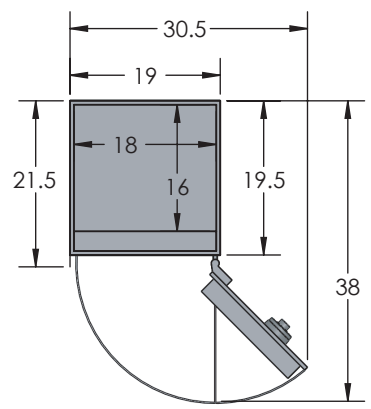

BROWN SAFE

Estate 6018 Luxury Safe

Inside Dimensions 60"H x 18"W x 16"D
Outside Dimensions 61"H x 19"W x 21.5"D
Cubic Foot Capacity - 10
Weight - 630 lbs.

Perspective View

Plan View

Side View

** Shown with standard interior configuration
***Please add 1" to all exterior dimensions to allow for installation.

Upgraded Interior Configurations

Interior Configuration 1

Interior Configuration 2

Interior Configuration 3