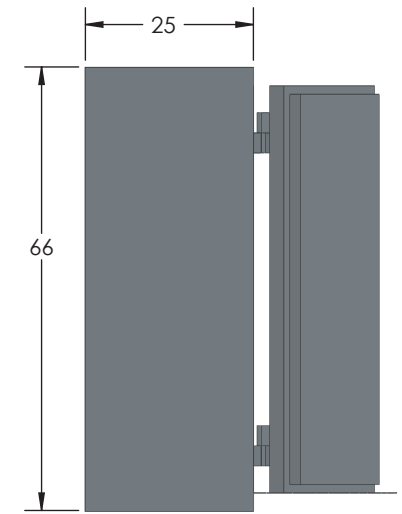

# BROWN SAFE

Inside Dimensions 60"H x 18"W x 16"D  
Outside Dimensions 66"H x 24.5"W x 27"D  
Cubic Foot Capacity - 10  
Weight - 2,110 lbs.

## Estate TL-30 COM 6018 Luxury Safe

Perspective View

Plan View

Side View

\*\* Shown with standard interior configuration  
\*\*\*Please add 1" to all exterior dimensions to allow for installation.