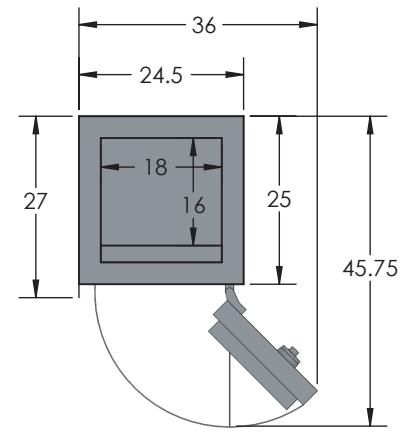

# BROWN SAFE

Inside Dimensions 60"H x 18"W x 16"D  
Outside Dimensions 66"H x 24.5"W x 27"D  
Cubic Foot Capacity - 10  
Weight - 2,110 lbs.

## Estate TL-30 COM 6018 Luxury Safe

Perspective View

Plan View

Side View

\*\* Shown with standard interior configuration  
\*\*\*Please add 1" to all exterior dimensions to allow for installation.