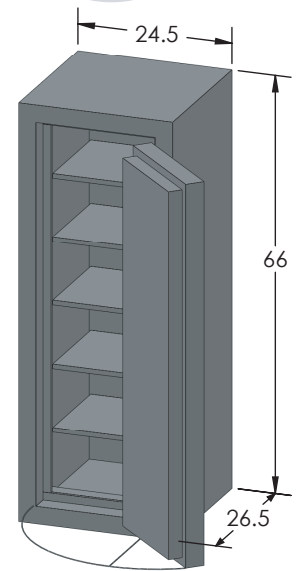

# BROWN SAFE

Inside Dimensions 60"H x 18"W x 16"D  
Outside Dimensions 66"H x 24.5"W x 27"D  
Cubic Foot Capacity - 10  
Weight - 2,110 lbs.

## Estate TL-30 COM 6018 Luxury Safe

Perspective View

Plan View

Side View

\*\* Shown with standard interior configuration  
\*\*\*Please add 1" to all exterior dimensions to allow for installation.

## Upgraded Interior Configurations

Interior Configuration 1

Interior Configuration 2

Interior Configuration 3