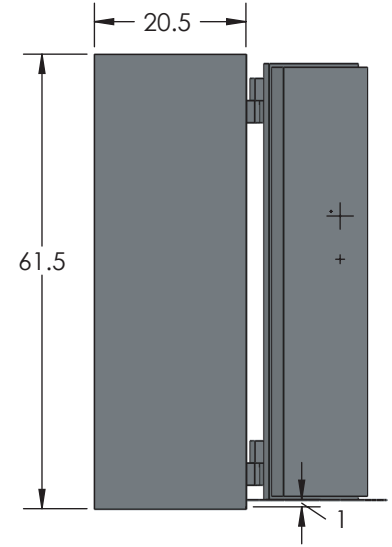

BROWN SAFE

Estate Plus 6018 Luxury Safe

Inside Dimensions 60"H x 18"W x 16"D
Outside Dimensions 61.5"H x 19.5"W x 22.5"D
Cubic Foot Capacity - 10
Weight - 1,010 lbs.

Perspective View

Plan View

Side View

** Shown with standard interior configuration
***Please add 1" to all exterior dimensions to allow for installation.

Upgraded Interior Configurations

Interior Configuration 1

Interior Configuration 2

Interior Configuration 3