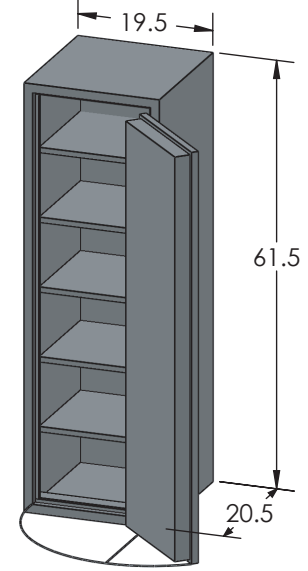

BROWN SAFE

Estate Plus 6018 Luxury Safe

Inside Dimensions 60"H x 18"W x 16"D
Outside Dimensions 61.5"H x 19.5"W x 22.5"D
Cubic Foot Capacity - 10
Weight - 1,010 lbs.

Perspective View

Plan View

Side View

** Shown with standard interior configuration
***Please add 1" to all exterior dimensions to allow for installation.

Upgraded Interior Configurations

Interior Configuration 1

Interior Configuration 2

Interior Configuration 3