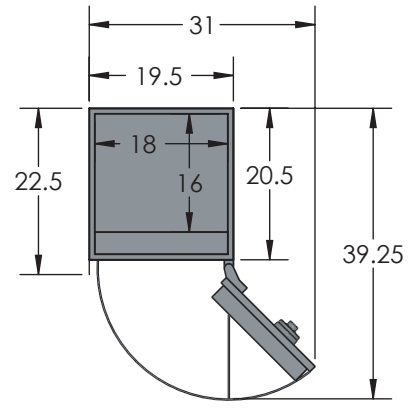

BROWN SAFE

Estate Plus 6018 Luxury Safe

Inside Dimensions 60"H x 18"W x 16"D
Outside Dimensions 61.5"H x 19.5"W x 22.5"D
Cubic Foot Capacity - 10
Weight - 1,010 lbs.

Perspective View

Plan View

Side View

** Shown with standard interior configuration
***Please add 1" to all exterior dimensions to allow for installation.

Upgraded Interior Configurations

Interior Configuration 1

Interior Configuration 2

Interior Configuration 3