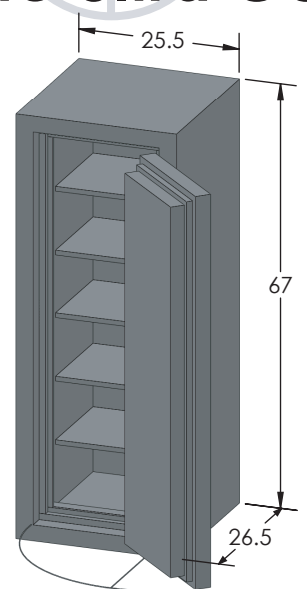

BROWN SAFE

Estate Ultra COM 6018 Luxury Safe

Inside Dimensions 60"H x 18"W x 16"D
Outside Dimensions 67"H x 25.5"W x 28.5"D
Cubic Foot Capacity - 10
Weight - 3,040 lbs.

Perspective View

Plan View

Side View

** Shown with standard interior configuration
***Please add 1" to all exterior dimensions to allow for installation.

Upgraded Interior Configurations

Interior Configuration 1

Interior Configuration 2

Interior Configuration 3