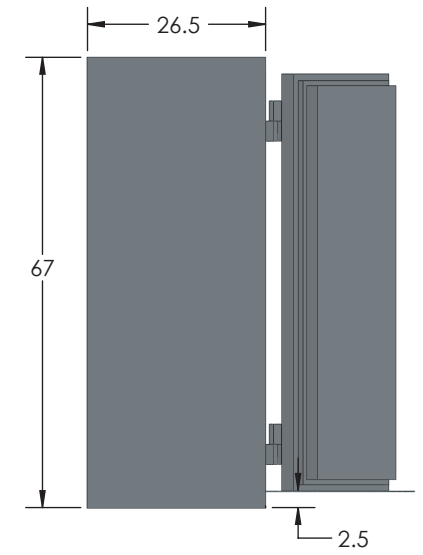

BROWN SAFE

Estate Ultra COM 6018 Luxury Safe

Inside Dimensions 60"H x 18"W x 16"D
Outside Dimensions 67"H x 25.5"W x 28.5"D
Cubic Foot Capacity - 10
Weight - 3,040 lbs.

Perspective View

Plan View

Side View

** Shown with standard interior configuration
***Please add 1" to all exterior dimensions to allow for installation.

Upgraded Interior Configurations

Interior Configuration 1

Interior Configuration 2

Interior Configuration 3