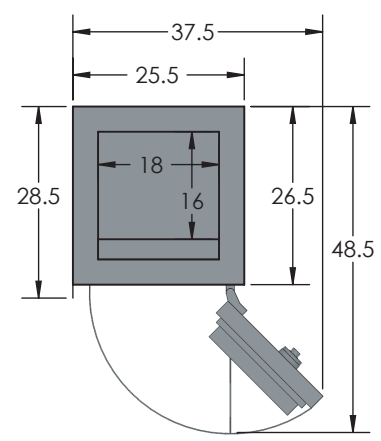

BROWN SAFE

Estate Ultra COM 6018 Luxury Safe

Inside Dimensions 60"H x 18"W x 16"D
Outside Dimensions 67"H x 25.5"W x 28.5"D
Cubic Foot Capacity - 10
Weight - 3,040 lbs.

Perspective View

Plan View

Side View

** Shown with standard interior configuration
***Please add 1" to all exterior dimensions to allow for installation.

Upgraded Interior Configurations

Interior Configuration 1

Interior Configuration 2

Interior Configuration 3