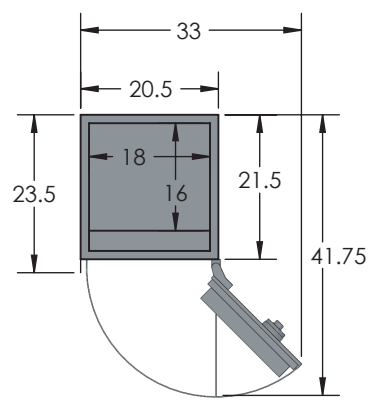

BROWN SAFE

Estate Ultra 6018 Luxury Safe

Inside Dimensions 60"H x 18"W x 16"D
Outside Dimensions 62.5"H x 20.5"W x 23.5"D
Cubic Foot Capacity - 10
Weight - 2,010 lbs.

Perspective View

Plan View

Side View

** Shown with standard interior configuration
***Please add 1" to all exterior dimensions to allow for installation.

Upgraded Interior Configurations

Interior Configuration 1

Interior Configuration 2

Interior Configuration 3