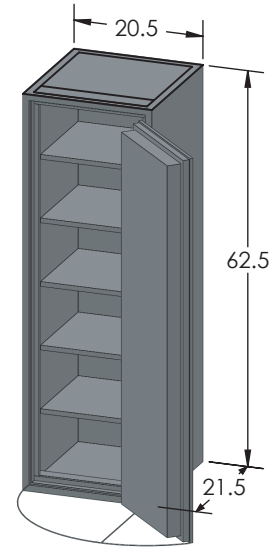

BROWN SAFE

Estate Ultra 6018 Luxury Safe

Inside Dimensions 60"H x 18"W x 16"D
Outside Dimensions 62.5"H x 20.5"W x 23.5"D
Cubic Foot Capacity - 10
Weight - 2,010 lbs.

Perspective View

Plan View

Side View

** Shown with standard interior configuration
***Please add 1" to all exterior dimensions to allow for installation.

Upgraded Interior Configurations

Interior Configuration 1

Interior Configuration 2

Interior Configuration 3