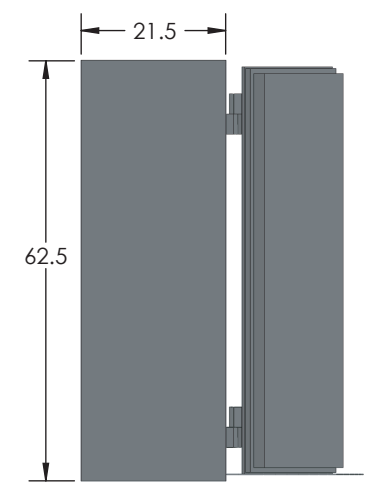

BROWN SAFE

Estate Ultra 6018 Luxury Safe

Inside Dimensions 60"H x 18"W x 16"D
Outside Dimensions 62.5"H x 20.5"W x 23.5"D
Cubic Foot Capacity - 10
Weight - 2,010 lbs.

Perspective View

Plan View

Side View

** Shown with standard interior configuration
***Please add 1" to all exterior dimensions to allow for installation.

Upgraded Interior Configurations

Interior Configuration 1

Interior Configuration 2

Interior Configuration 3