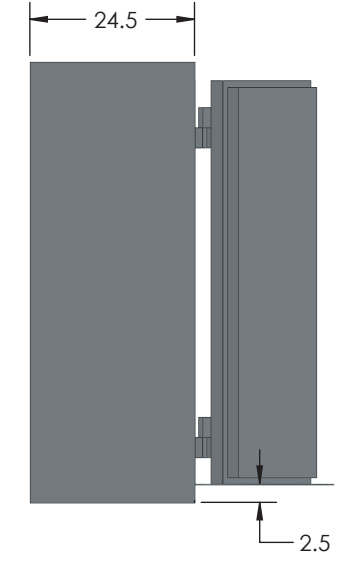

## Estate Elite COM 6018 Luxury Safe

Inside Dimensions 60"H x 18"W x 16"D  
Outside Dimensions 65.5"H x 24"W x 26.5"D  
Cubic Foot Capacity - 10  
Weight - 1,650 lbs.

Perspective View

Plan View

Side View

\*\* Shown with standard interior configuration  
\*\*\*Please add 1" to all exterior dimensions to allow for installation.

## Upgraded Interior Configurations

Interior Configuration 1

Interior Configuration 2

Interior Configuration 3