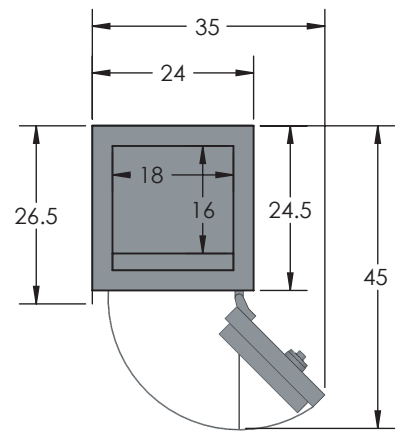

## Estate Elite COM 6018 Luxury Safe

Inside Dimensions 60"H x 18"W x 16"D  
Outside Dimensions 65.5"H x 24"W x 26.5"D  
Cubic Foot Capacity - 10  
Weight - 1,650 lbs.

Perspective View

Plan View

Side View

\*\* Shown with standard interior configuration  
\*\*\*Please add 1" to all exterior dimensions to allow for installation.