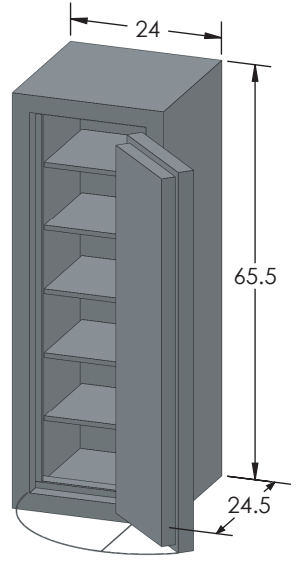

## Estate Elite COM 6018 Luxury Safe

Inside Dimensions 60"H x 18"W x 16"D  
Outside Dimensions 65.5"H x 24"W x 26.5"D  
Cubic Foot Capacity - 10  
Weight - 1,650 lbs.

Perspective View

Plan View

Side View

\*\* Shown with standard interior configuration  
\*\*\*Please add 1" to all exterior dimensions to allow for installation.

## Upgraded Interior Configurations

Interior Configuration 1

Interior Configuration 2

Interior Configuration 3