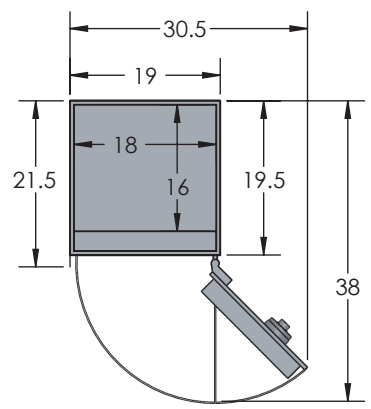

BROWN SAFE

Estate Elite 6018 Luxury Safe

Inside Dimensions 60"H x 18"W x 16"D
Outside Dimensions 61"H x 19"W x 21.5"D
Cubic Foot Capacity - 10
Weight - 655 lbs.

Perspective View

Plan View

Side View

** Shown with standard interior configuration
***Please add 1" to all exterior dimensions to allow for installation.

Upgraded Interior Configurations

Interior Configuration 1

Interior Configuration 2

Interior Configuration 3