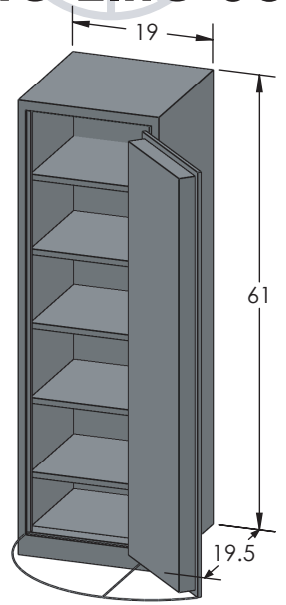

BROWN SAFE

Estate Elite 6018 Luxury Safe

Inside Dimensions 60"H x 18"W x 16"D
Outside Dimensions 61"H x 19"W x 21.5"D
Cubic Foot Capacity - 10
Weight - 655 lbs.

Perspective View

Plan View

Side View

** Shown with standard interior configuration
***Please add 1" to all exterior dimensions to allow for installation.

Upgraded Interior Configurations

Interior Configuration 1

Interior Configuration 2

Interior Configuration 3