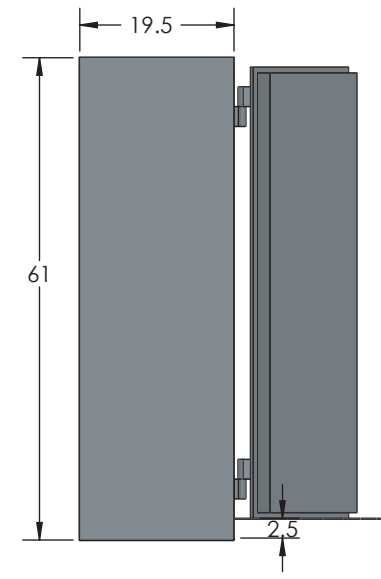

BROWN SAFE

Estate Elite 6018 Luxury Safe

Inside Dimensions 60"H x 18"W x 16"D
Outside Dimensions 61"H x 19"W x 21.5"D
Cubic Foot Capacity - 10
Weight - 655 lbs.

Perspective View

Plan View

Side View

** Shown with standard interior configuration
***Please add 1" to all exterior dimensions to allow for installation.

Upgraded Interior Configurations

Interior Configuration 1

Interior Configuration 2

Interior Configuration 3