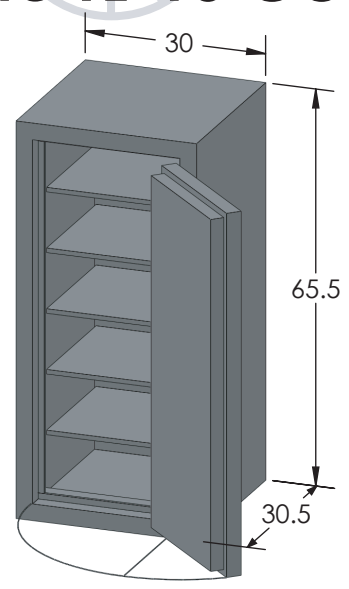

BROWN SAFE

Estate TL-15 COM 6024 Luxury Safe

Inside Dimensions 60"H x 24"W x 22"D
Outside Dimensions 65.5"H x 30"W x 32.5"D
Cubic Foot Capacity - 18
Weight - 2,250 lbs.

Perspective View

Plan View

Side View

** Shown with standard interior configuration
***Please add 1" to all exterior dimensions to allow for installation.

Upgraded Interior Configurations

Interior Configuration 1

Interior Configuration 2

Interior Configuration 3