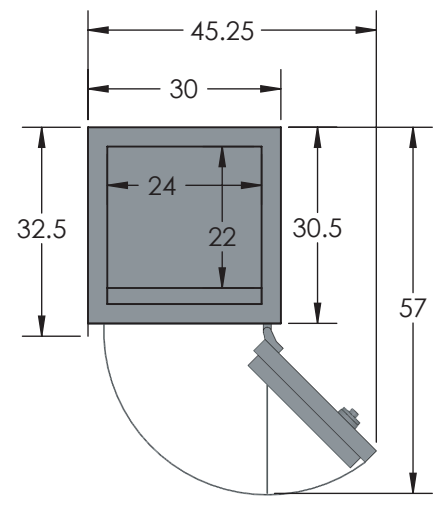

BROWN SAFE

Estate TL-15 COM 6024 Luxury Safe

Inside Dimensions 60"H x 24"W x 22"D
Outside Dimensions 65.5"H x 30"W x 32.5"D
Cubic Foot Capacity - 18
Weight - 2,250 lbs.

Perspective View

Plan View

Side View

** Shown with standard interior configuration
***Please add 1" to all exterior dimensions to allow for installation.

Upgraded Interior Configurations

Interior Configuration 1

Interior Configuration 2

Interior Configuration 3