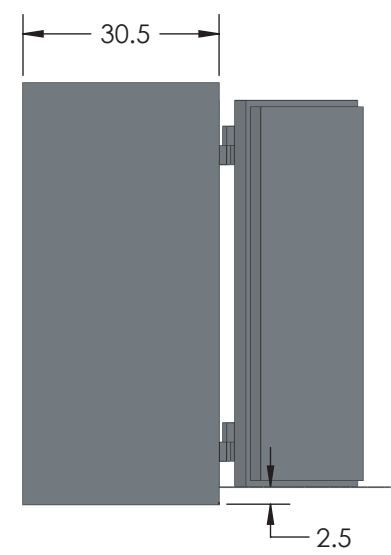

BROWN SAFE

Estate TL-15 COM 6024 Luxury Safe

Inside Dimensions 60"H x 24"W x 22"D
Outside Dimensions 65.5"H x 30"W x 32.5"D
Cubic Foot Capacity - 18
Weight - 2,250 lbs.

Perspective View

Plan View

Side View

** Shown with standard interior configuration
***Please add 1" to all exterior dimensions to allow for installation.

Upgraded Interior Configurations

Interior Configuration 1

Interior Configuration 2

Interior Configuration 3