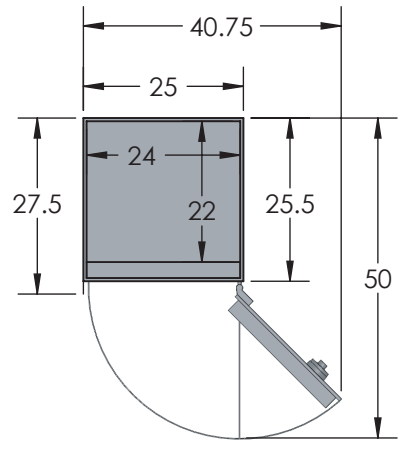

BROWN SAFE

Estate 6024 Luxury Safe

Inside Dimensions 60"H x 24"W x 22"D
Outside Dimensions 61"H x 25"W x 27.5"D
Cubic Foot Capacity - 18
Weight - 750 lbs.

Perspective View

Plan View

Side View

** Shown with standard interior configuration
***Please add 1" to all exterior dimensions to allow for installation.