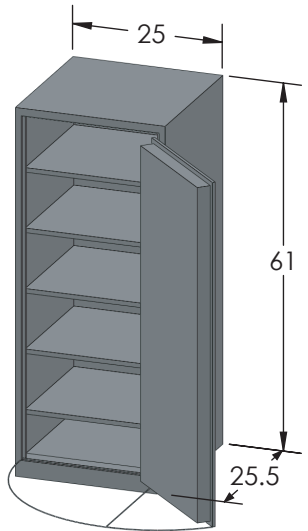

BROWN SAFE

Estate 6024 Luxury Safe

Inside Dimensions 60"H x 24"W x 22"D
Outside Dimensions 61"H x 25"W x 27.5"D
Cubic Foot Capacity - 18
Weight - 750 lbs.

Perspective View

Plan View

Side View

** Shown with standard interior configuration
***Please add 1" to all exterior dimensions to allow for installation.

Upgraded Interior Configurations

Interior Configuration 1

Interior Configuration 2

Interior Configuration 3