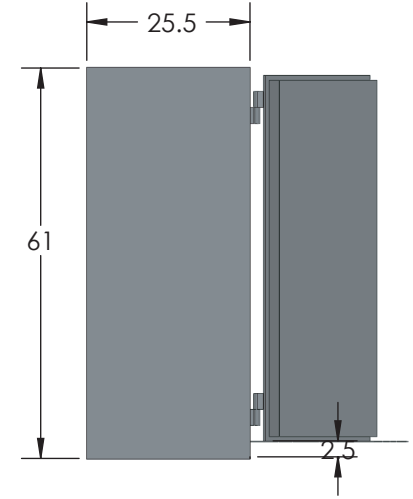

BROWN SAFE

Estate 6024 Luxury Safe

Inside Dimensions 60"H x 24"W x 22"D
Outside Dimensions 61"H x 25"W x 27.5"D
Cubic Foot Capacity - 18
Weight - 750 lbs.

Perspective View

Plan View

Side View

** Shown with standard interior configuration
***Please add 1" to all exterior dimensions to allow for installation.

Upgraded Interior Configurations

Interior Configuration 1

Interior Configuration 2

Interior Configuration 3