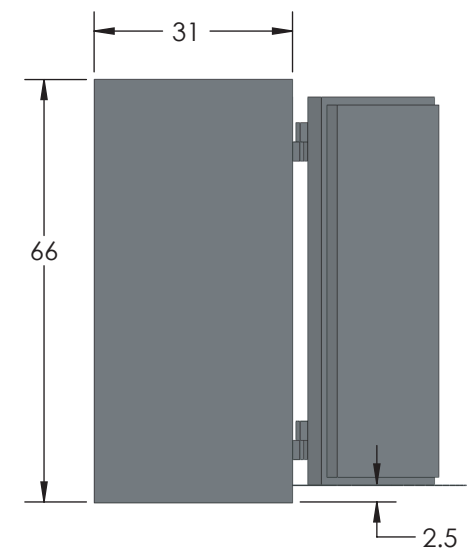

## Estate TL-30 COM 6024 Luxury Safe

Inside Dimensions 60"H x 24"W x 22"D  
Outside Dimensions 66"H x 30.5"W x 33"D  
Cubic Foot Capacity - 18  
Weight - 2,800 lbs.

Perspective View

Plan View

Side View

\*\* Shown with standard interior configuration  
\*\*\*Please add 1" to all exterior dimensions to allow for installation.