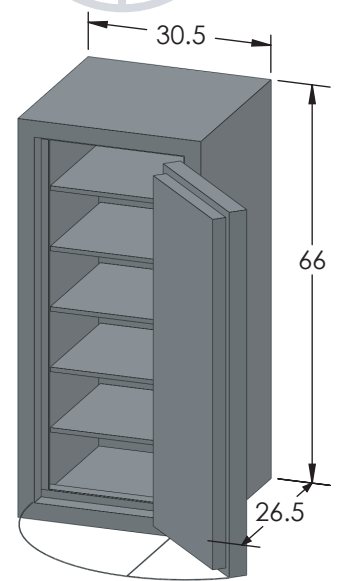

## Estate TL-30 COM 6024 Luxury Safe

Inside Dimensions 60"H x 24"W x 22"D  
Outside Dimensions 66"H x 30.5"W x 33"D  
Cubic Foot Capacity - 18  
Weight - 2,800 lbs.

Perspective View

Plan View

Side View

\*\* Shown with standard interior configuration  
\*\*\*Please add 1" to all exterior dimensions to allow for installation.

## Upgraded Interior Configurations

Interior Configuration 1

Interior Configuration 2

Interior Configuration 3