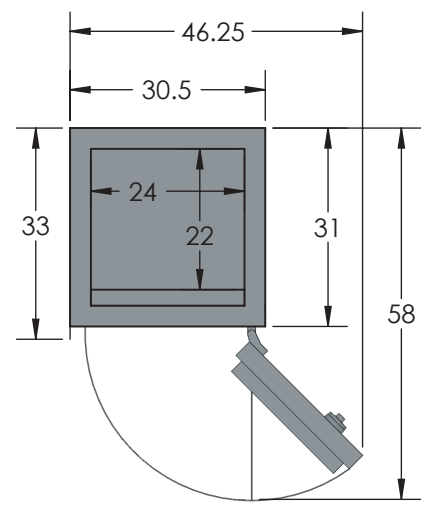

## Estate TL-30 COM 6024 Luxury Safe

Inside Dimensions 60"H x 24"W x 22"D  
Outside Dimensions 66"H x 30.5"W x 33"D  
Cubic Foot Capacity - 18  
Weight - 2,800 lbs.

Perspective View

Plan View

Side View

\*\* Shown with standard interior configuration  
\*\*\*Please add 1" to all exterior dimensions to allow for installation.