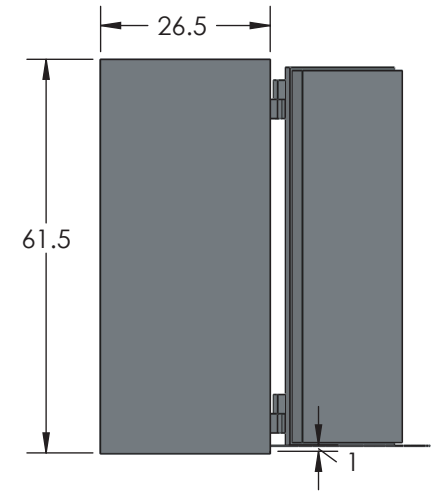

BROWN SAFE

Estate Plus 6024 Luxury Safe

Inside Dimensions 60"H x 24"W x 22"D
Outside Dimensions 61.5"H x 25.5"W x 28.5"D
Cubic Foot Capacity - 18
Weight - 1,300 lbs.

Perspective View

Plan View

Side View

** Shown with standard interior configuration
***Please add 1" to all exterior dimensions to allow for installation.

Upgraded Interior Configurations

Interior Configuration 1

Interior Configuration 2

Interior Configuration 3