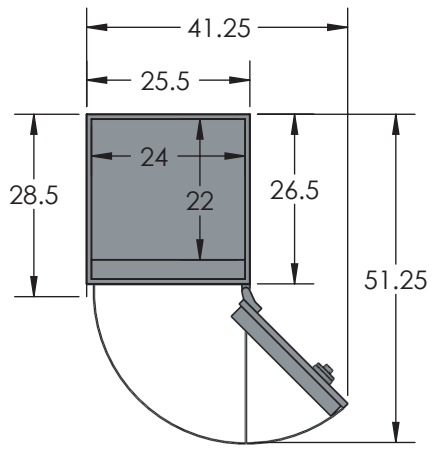

BROWN SAFE

Estate Plus 6024 Luxury Safe

Inside Dimensions 60"H x 24"W x 22"D
Outside Dimensions 61.5"H x 25.5"W x 28.5"D
Cubic Foot Capacity - 18
Weight - 1,300 lbs.

Perspective View

Plan View

Side View

** Shown with standard interior configuration
***Please add 1" to all exterior dimensions to allow for installation.

Upgraded Interior Configurations

Interior Configuration 1

Interior Configuration 2

Interior Configuration 3