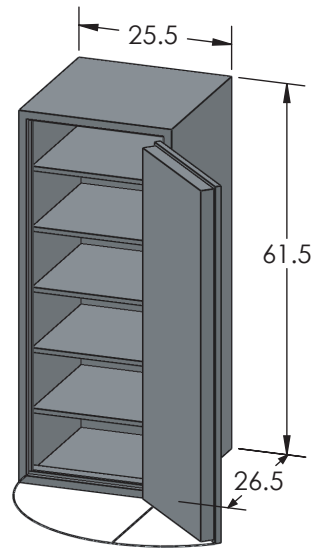

BROWN SAFE

Estate Plus 6024 Luxury Safe

Inside Dimensions 60"H x 24"W x 22"D
Outside Dimensions 61.5"H x 25.5"W x 28.5"D
Cubic Foot Capacity - 18
Weight - 1,300 lbs.

Perspective View

Plan View

Side View

** Shown with standard interior configuration
***Please add 1" to all exterior dimensions to allow for installation.

Upgraded Interior Configurations

Interior Configuration 1

Interior Configuration 2

Interior Configuration 3