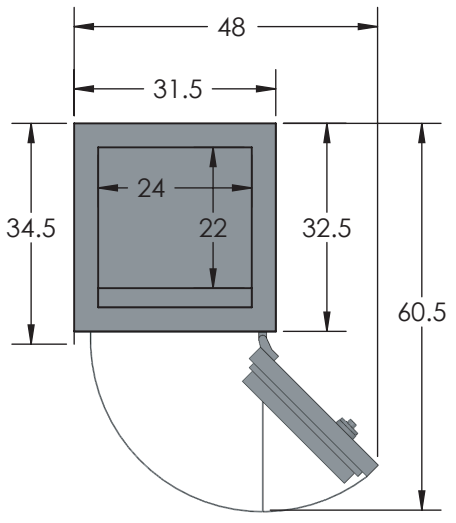

BROWN SAFE

Estate Ultra COM 6024 Luxury Safe

Inside Dimensions 60"H x 24"W x 22"D
Outside Dimensions 67"H x 31.5"W x 34.5"D
Cubic Foot Capacity - 18
Weight - 3,860 lbs.

Perspective View

Plan View

Side View

** Shown with standard interior configuration
***Please add 1" to all exterior dimensions to allow for installation.

Upgraded Interior Configurations

Interior Configuration 1

Interior Configuration 2

Interior Configuration 3