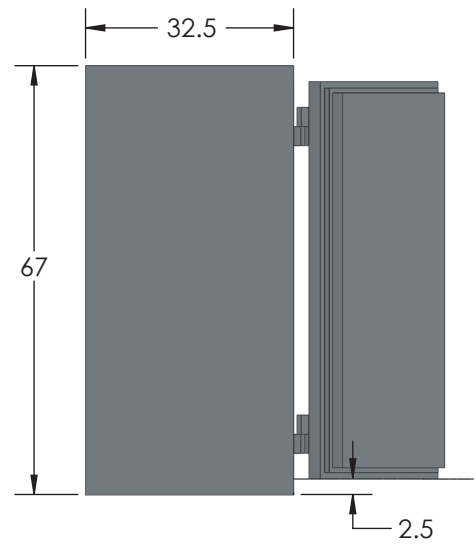

BROWN SAFE

Estate Ultra COM 6024 Luxury Safe

Inside Dimensions 60"H x 24"W x 22"D
Outside Dimensions 67"H x 31.5"W x 34.5"D
Cubic Foot Capacity - 18
Weight - 3,860 lbs.

Perspective View

Plan View

Side View

** Shown with standard interior configuration
***Please add 1" to all exterior dimensions to allow for installation.

Upgraded Interior Configurations

Interior Configuration 1

Interior Configuration 2

Interior Configuration 3