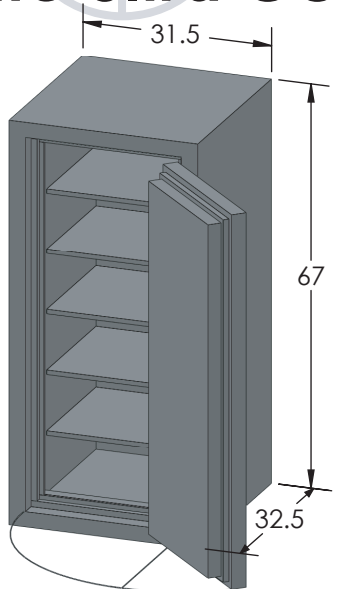

BROWN SAFE

Estate Ultra COM 6024 Luxury Safe

Inside Dimensions 60"H x 24"W x 22"D
Outside Dimensions 67"H x 31.5"W x 34.5"D
Cubic Foot Capacity - 18
Weight - 3,860 lbs.

Perspective View

Plan View

Side View

** Shown with standard interior configuration
***Please add 1" to all exterior dimensions to allow for installation.

Upgraded Interior Configurations

Interior Configuration 1

Interior Configuration 2

Interior Configuration 3