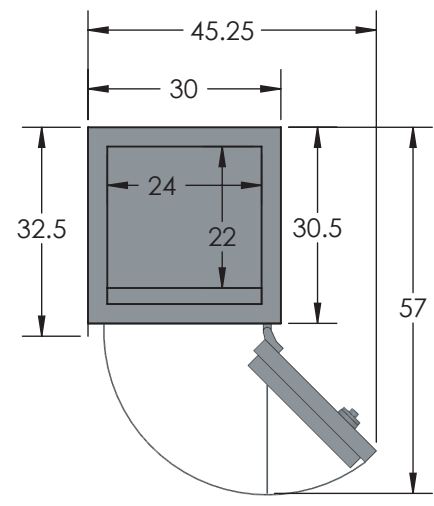

BROWN SAFE

Estate Elite COM 6024 Luxury Safe

Inside Dimensions 60"H x 24"W x 22"D
Outside Dimensions 65.5"H x 30"W x 32.5"D
Cubic Foot Capacity - 18
Weight - 2,275 lbs.

Perspective View

Plan View

Side View

** Shown with standard interior configuration
***Please add 1" to all exterior dimensions to allow for installation.

Upgraded Interior Configurations

Interior Configuration 1

Interior Configuration 2

Interior Configuration 3