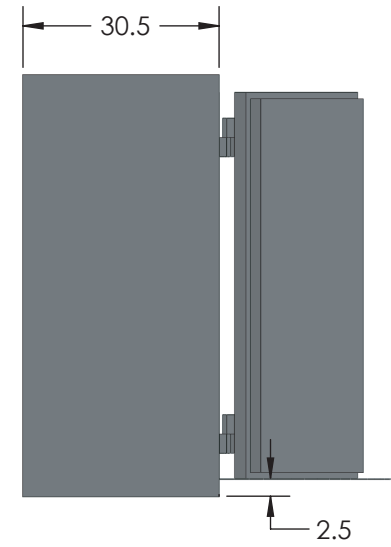

BROWN SAFE

Estate Elite COM 6024 Luxury Safe

Inside Dimensions 60"H x 24"W x 22"D
Outside Dimensions 65.5"H x 30"W x 32.5"D
Cubic Foot Capacity - 18
Weight - 2,275 lbs.

Perspective View

Plan View

Side View

** Shown with standard interior configuration
***Please add 1" to all exterior dimensions to allow for installation.

Upgraded Interior Configurations

Interior Configuration 1

Interior Configuration 2

Interior Configuration 3