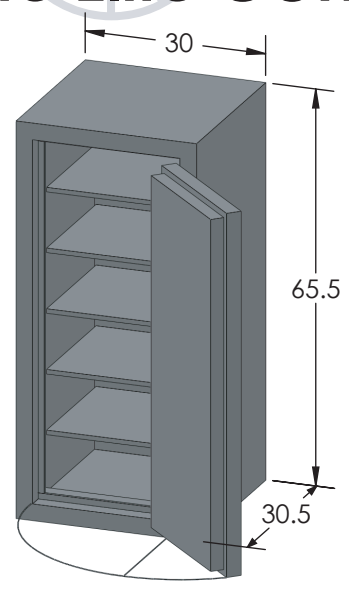

BROWN SAFE

Estate Elite COM 6024 Luxury Safe

Inside Dimensions 60"H x 24"W x 22"D
Outside Dimensions 65.5"H x 30"W x 32.5"D
Cubic Foot Capacity - 18
Weight - 2,275 lbs.

Perspective View

Plan View

Side View

** Shown with standard interior configuration
***Please add 1" to all exterior dimensions to allow for installation.

Upgraded Interior Configurations

Interior Configuration 1

Interior Configuration 2

Interior Configuration 3