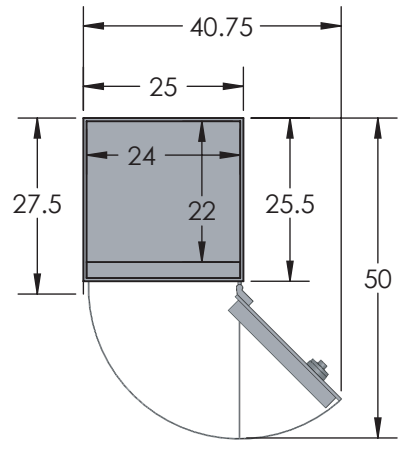

BROWN SAFE

Estate Elite 6024 Luxury Safe

Inside Dimensions 60"H x 24"W x 22"D
Outside Dimensions 61"H x 25"W x 27.5"D
Cubic Foot Capacity - 18
Weight - 775 lbs.

Perspective View

Plan View

Side View

** Shown with standard interior configuration
***Please add 1" to all exterior dimensions to allow for installation.