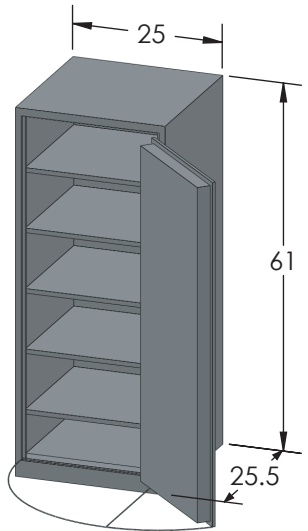

BROWN SAFE

Estate Elite 6024 Luxury Safe

Inside Dimensions 60"H x 24"W x 22"D
Outside Dimensions 61"H x 25"W x 27.5"D
Cubic Foot Capacity - 18
Weight - 775 lbs.

Perspective View

Plan View

Side View

** Shown with standard interior configuration
***Please add 1" to all exterior dimensions to allow for installation.

Upgraded Interior Configurations

Interior Configuration 1

Interior Configuration 2

Interior Configuration 3