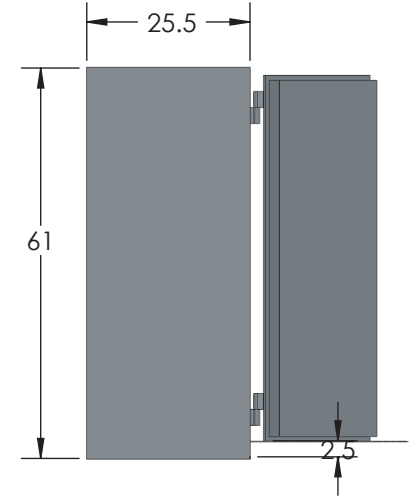

BROWN SAFE

Estate Elite 6024 Luxury Safe

Inside Dimensions 60"H x 24"W x 22"D
Outside Dimensions 61"H x 25"W x 27.5"D
Cubic Foot Capacity - 18
Weight - 775 lbs.

Perspective View

Plan View

Side View

** Shown with standard interior configuration
***Please add 1" to all exterior dimensions to allow for installation.

Upgraded Interior Configurations

Interior Configuration 1

Interior Configuration 2

Interior Configuration 3