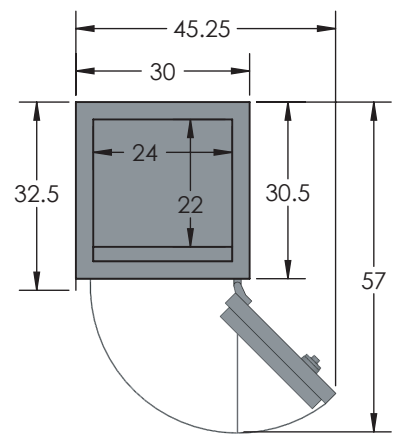

BROWN SAFE

Estate TL-15 COM 7224 Luxury Safe

Inside Dimensions 72"H x 24"W x 22"D
Outside Dimensions 77.5"H x 30"W x 32.5"D
Cubic Foot Capacity - 22
Weight - 2,350 lbs.

Perspective View

Plan View

Side View

** Shown with standard interior configuration
***Please add 1" to all exterior dimensions to allow for installation.

Upgraded Interior Configurations

Interior Configuration 1

Interior Configuration 2

Interior Configuration 3