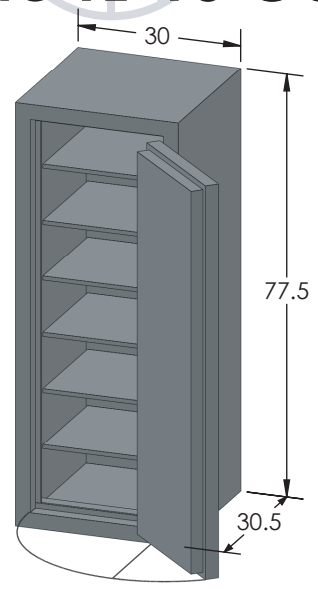

BROWN SAFE

Estate TL-15 COM 7224 Luxury Safe

Inside Dimensions 72"H x 24"W x 22"D
Outside Dimensions 77.5"H x 30"W x 32.5"D
Cubic Foot Capacity - 22
Weight - 2,350 lbs.

Perspective View

Plan View

Side View

** Shown with standard interior configuration
***Please add 1" to all exterior dimensions to allow for installation.

Upgraded Interior Configurations

Interior Configuration 1

Interior Configuration 2

Interior Configuration 3