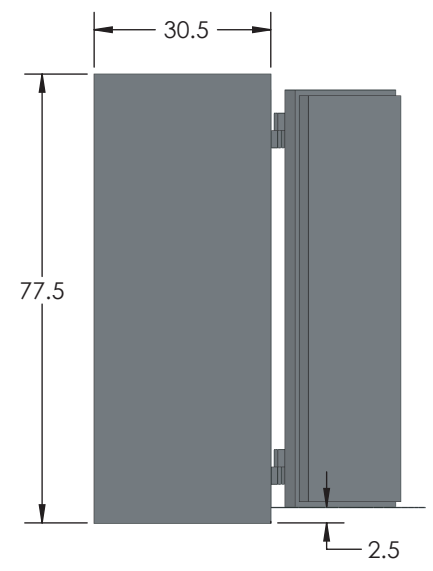

BROWN SAFE

Estate TL-15 COM 7224 Luxury Safe

Inside Dimensions 72"H x 24"W x 22"D
Outside Dimensions 77.5"H x 30"W x 32.5"D
Cubic Foot Capacity - 22
Weight - 2,350 lbs.

Perspective View

Plan View

Side View

** Shown with standard interior configuration
***Please add 1" to all exterior dimensions to allow for installation.

Upgraded Interior Configurations

Interior Configuration 1

Interior Configuration 2

Interior Configuration 3