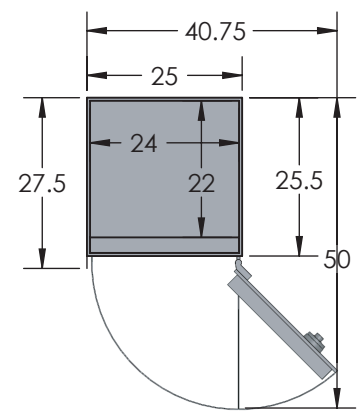

BROWN SAFE

Estate 7224 Luxury Safe

Inside Dimensions 72"H x 24"W x 22"D
Outside Dimensions 73"H x 25"W x 27.5"D
Cubic Foot Capacity - 22
Weight - 890 lbs.

Perspective View

Plan View

Side View

** Shown with standard interior configuration
***Please add 1" to all exterior dimensions to allow for installation.