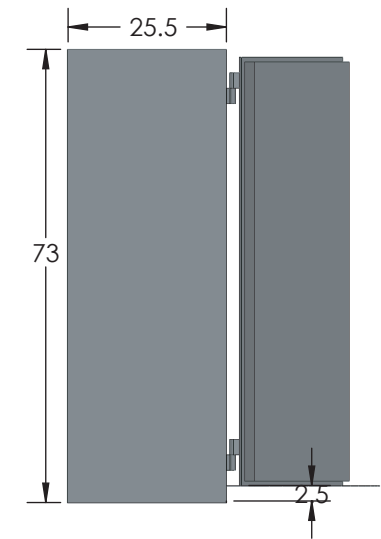

BROWN SAFE

Estate 7224 Luxury Safe

Inside Dimensions 72"H x 24"W x 22"D
Outside Dimensions 73"H x 25"W x 27.5"D
Cubic Foot Capacity - 22
Weight - 890 lbs.

Perspective View

Plan View

Side View

** Shown with standard interior configuration
***Please add 1" to all exterior dimensions to allow for installation.

Upgraded Interior Configurations

Interior Configuration 1

Interior Configuration 2

Interior Configuration 3