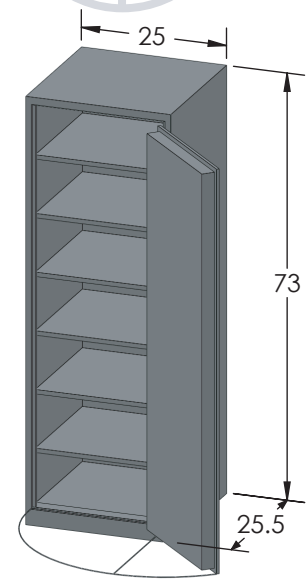

BROWN SAFE

Estate 7224 Luxury Safe

Inside Dimensions 72"H x 24"W x 22"D
Outside Dimensions 73"H x 25"W x 27.5"D
Cubic Foot Capacity - 22
Weight - 890 lbs.

Perspective View

Plan View

Side View

** Shown with standard interior configuration
***Please add 1" to all exterior dimensions to allow for installation.

Upgraded Interior Configurations

Interior Configuration 1

Interior Configuration 2

Interior Configuration 3