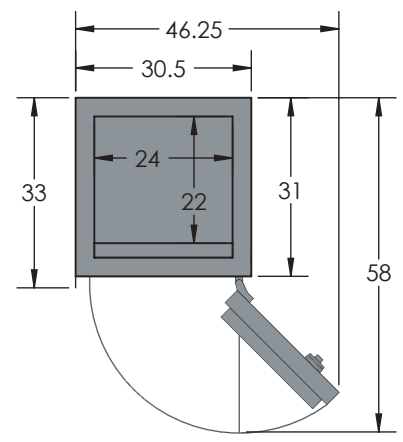

BROWN SAFE

Estate TL-30 COM 7224 Luxury Safe

Inside Dimensions 72"H x 24"W x 22"D
Outside Dimensions 78"H x 30.5"W x 33"D
Cubic Foot Capacity - 22
Weight - 3,300 lbs.

Perspective View

Plan View

Side View

** Shown with standard interior configuration
***Please add 1" to all exterior dimensions to allow for installation.