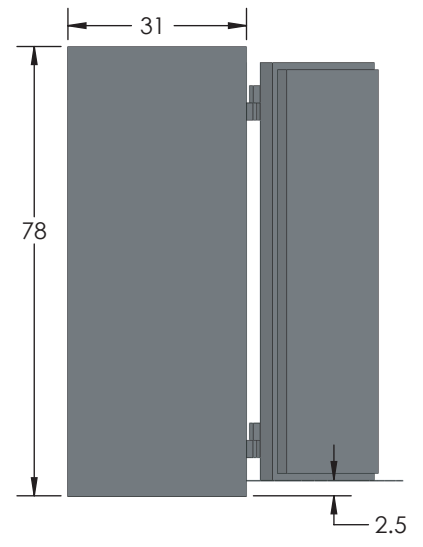

BROWN SAFE

Estate TL-30 COM 7224 Luxury Safe

Inside Dimensions 72"H x 24"W x 22"D
Outside Dimensions 78"H x 30.5"W x 33"D
Cubic Foot Capacity - 22
Weight - 3,300 lbs.

Perspective View

Plan View

Side View

** Shown with standard interior configuration
***Please add 1" to all exterior dimensions to allow for installation.

Upgraded Interior Configurations

Interior Configuration 1

Interior Configuration 2

Interior Configuration 3