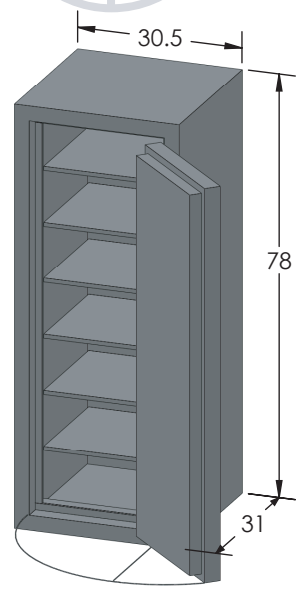

BROWN SAFE

Estate TL-30 COM 7224 Luxury Safe

Inside Dimensions 72"H x 24"W x 22"D
Outside Dimensions 78"H x 30.5"W x 33"D
Cubic Foot Capacity - 22
Weight - 3,300 lbs.

Perspective View

Plan View

Side View

** Shown with standard interior configuration
***Please add 1" to all exterior dimensions to allow for installation.

Upgraded Interior Configurations

Interior Configuration 1

Interior Configuration 2

Interior Configuration 3