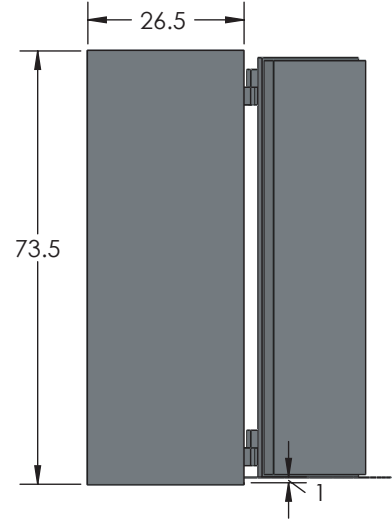

## Estate Plus 7224 Luxury Safe

Inside Dimensions 72"H x 24"W x 22"D  
Outside Dimensions 73.5"H x 25.5"W x 28.5"D  
Cubic Foot Capacity - 22  
Weight - 1550 lbs.

Perspective View

Plan View

Side View

\*\* Shown with standard interior configuration  
\*\*\*Please add 1" to all exterior dimensions to allow for installation.

## Upgraded Interior Configurations

Interior Configuration 1

Interior Configuration 2

Interior Configuration 3