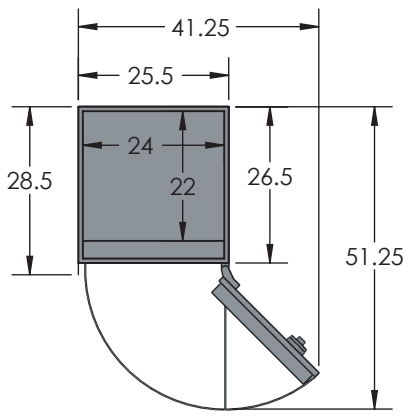

## Estate Plus 7224 Luxury Safe

Inside Dimensions 72"H x 24"W x 22"D  
Outside Dimensions 73.5"H x 25.5"W x 28.5"D  
Cubic Foot Capacity - 22  
Weight - 1550 lbs.

Perspective View

Plan View

Side View

\*\* Shown with standard interior configuration  
\*\*\*Please add 1" to all exterior dimensions to allow for installation.