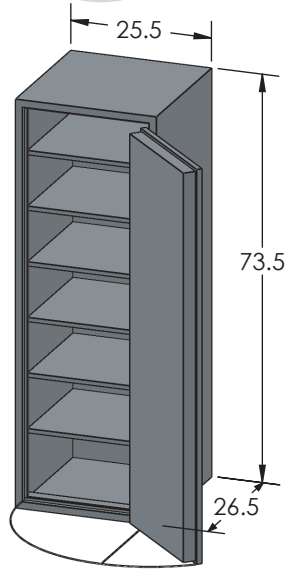

## Estate Plus 7224 Luxury Safe

Inside Dimensions 72"H x 24"W x 22"D  
Outside Dimensions 73.5"H x 25.5"W x 28.5"D  
Cubic Foot Capacity - 22  
Weight - 1550 lbs.

Perspective View

Plan View

Side View

\*\* Shown with standard interior configuration  
\*\*\*Please add 1" to all exterior dimensions to allow for installation.

## Upgraded Interior Configurations

Interior Configuration 1

Interior Configuration 2

Interior Configuration 3