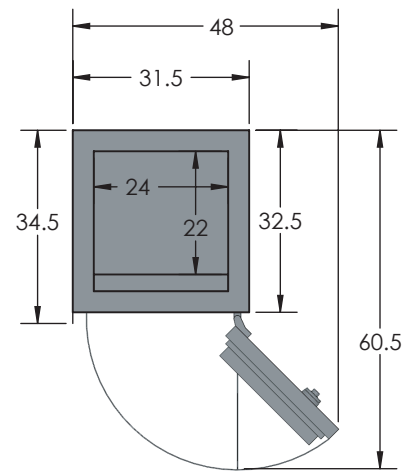

## Estate Ultra COM 7224 Luxury Safe

Inside Dimensions 72"H x 24"W x 22"D  
Outside Dimensions 79"H x 31.5"W x 34.5"D  
Cubic Foot Capacity - 22  
Weight - 4,250 lbs.

Perspective View

Plan View

Side View

\*\* Shown with standard interior configuration  
\*\*\*Please add 1" to all exterior dimensions to allow for installation.