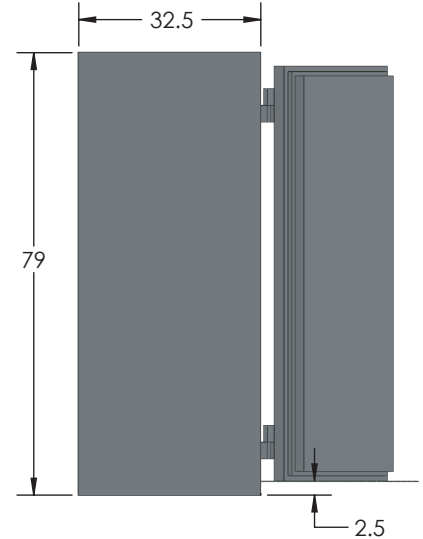

## Estate Ultra COM 7224 Luxury Safe

Inside Dimensions 72"H x 24"W x 22"D  
Outside Dimensions 79"H x 31.5"W x 34.5"D  
Cubic Foot Capacity - 22  
Weight - 4,250 lbs.

Perspective View

Plan View

Side View

\*\* Shown with standard interior configuration  
\*\*\*Please add 1" to all exterior dimensions to allow for installation.

### Upgraded Interior Configurations

Interior Configuration 1

Interior Configuration 2

Interior Configuration 3