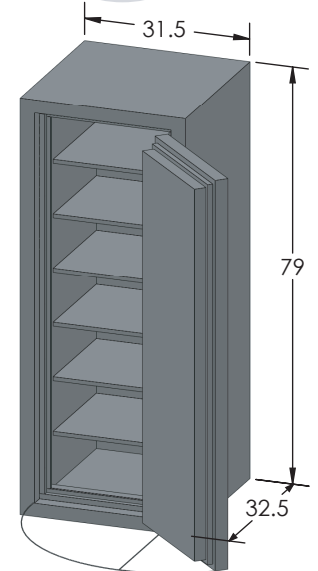

## Estate Ultra COM 7224 Luxury Safe

Inside Dimensions 72"H x 24"W x 22"D  
Outside Dimensions 79"H x 31.5"W x 34.5"D  
Cubic Foot Capacity - 22  
Weight - 4,250 lbs.

Perspective View

Plan View

Side View

\*\* Shown with standard interior configuration  
\*\*\*Please add 1" to all exterior dimensions to allow for installation.

### Upgraded Interior Configurations

Interior Configuration 1

Interior Configuration 2

Interior Configuration 3