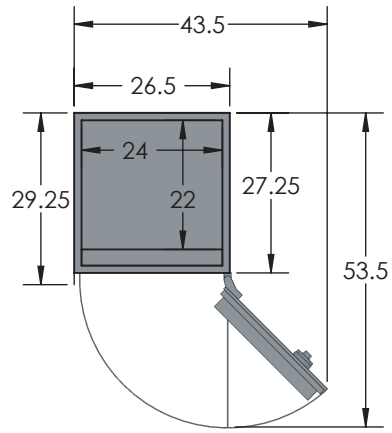

## Estate Ultra 7224 Luxury Safe

Inside Dimensions 72"H x 24"W x 22"D  
Outside Dimensions 74.5"H x 26.5"W x 29.5"D  
Cubic Foot Capacity - 22  
Weight - 2,790 lbs.

Perspective View

Plan View

Side View

\*\* Shown with standard interior configuration  
\*\*\*Please add 1" to all exterior dimensions to allow for installation.