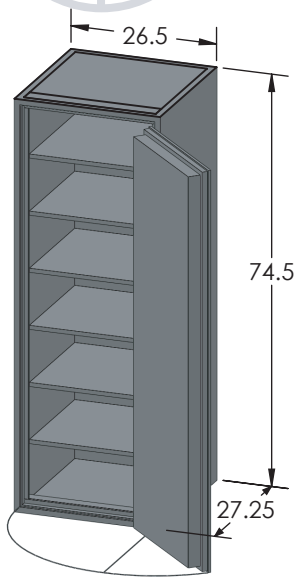

## Estate Ultra 7224 Luxury Safe

Inside Dimensions 72"H x 24"W x 22"D  
Outside Dimensions 74.5"H x 26.5"W x 29.5"D  
Cubic Foot Capacity - 22  
Weight - 2,790 lbs.

Perspective View

Plan View

Side View

\*\* Shown with standard interior configuration  
\*\*\*Please add 1" to all exterior dimensions to allow for installation.

### Upgraded Interior Configurations

Interior Configuration 1

Interior Configuration 2

Interior Configuration 3