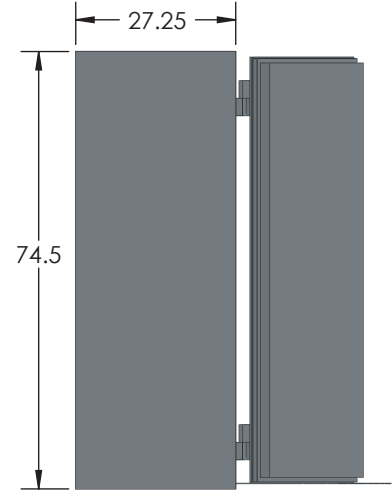

## Estate Ultra 7224 Luxury Safe

Inside Dimensions 72"H x 24"W x 22"D  
Outside Dimensions 74.5"H x 26.5"W x 29.5"D  
Cubic Foot Capacity - 22  
Weight - 2,790 lbs.

Perspective View

Plan View

Side View

\*\* Shown with standard interior configuration  
\*\*\*Please add 1" to all exterior dimensions to allow for installation.

### Upgraded Interior Configurations

Interior Configuration 1

Interior Configuration 2

Interior Configuration 3