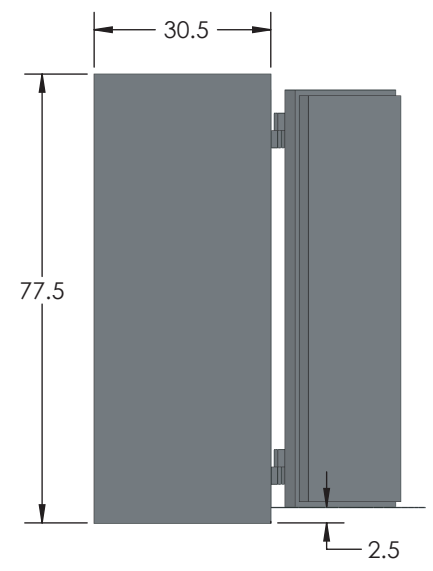

BROWN SAFE

Estate Elite COM 7224 Luxury Safe

Inside Dimensions 72"H x 24"W x 22"D
Outside Dimensions 77.5"H x 30"W x 32.5"D
Cubic Foot Capacity - 22
Weight - 2,400 lbs.

Perspective View

Plan View

Side View

** Shown with standard interior configuration
***Please add 1" to all exterior dimensions to allow for installation.

Upgraded Interior Configurations

Interior Configuration 1

Interior Configuration 2

Interior Configuration 3