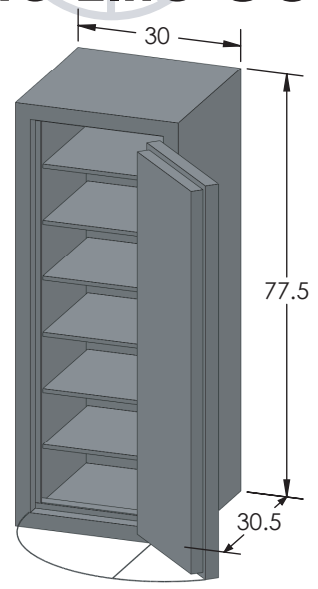

BROWN SAFE

Estate Elite COM 7224 Luxury Safe

Inside Dimensions 72"H x 24"W x 22"D
Outside Dimensions 77.5"H x 30"W x 32.5"D
Cubic Foot Capacity - 22
Weight - 2,400 lbs.

Perspective View

Plan View

Side View

** Shown with standard interior configuration
***Please add 1" to all exterior dimensions to allow for installation.

Upgraded Interior Configurations

Interior Configuration 1

Interior Configuration 2

Interior Configuration 3