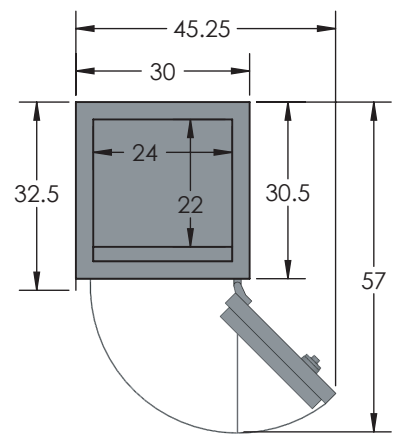

BROWN SAFE

Estate Elite COM 7224 Luxury Safe

Inside Dimensions 72"H x 24"W x 22"D
Outside Dimensions 77.5"H x 30"W x 32.5"D
Cubic Foot Capacity - 22
Weight - 2,400 lbs.

Perspective View

Plan View

Side View

** Shown with standard interior configuration
***Please add 1" to all exterior dimensions to allow for installation.

Upgraded Interior Configurations

Interior Configuration 1

Interior Configuration 2

Interior Configuration 3