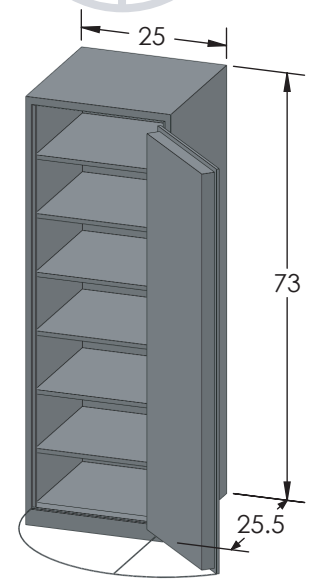

BROWN SAFE

Estate Elite 7224 Luxury Safe

Inside Dimensions 72"H x 24"W x 22"D
Outside Dimensions 73"H x 25"W x 27.5"D
Cubic Foot Capacity - 22
Weight - 925 lbs.

Perspective View

Plan View

Side View

** Shown with standard interior configuration
***Please add 1" to all exterior dimensions to allow for installation.

Upgraded Interior Configurations

Interior Configuration 1

Interior Configuration 2

Interior Configuration 3