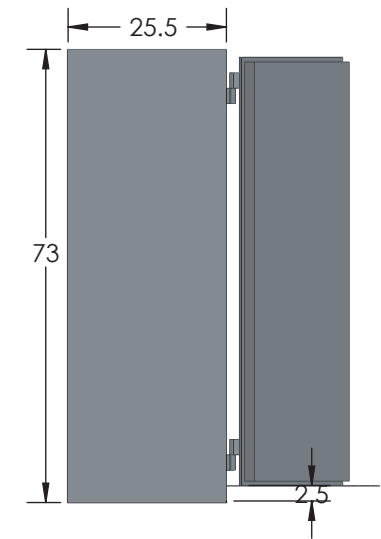

BROWN SAFE

Estate Elite 7224 Luxury Safe

Inside Dimensions 72"H x 24"W x 22"D
Outside Dimensions 73"H x 25"W x 27.5"D
Cubic Foot Capacity - 22
Weight - 925 lbs.

Perspective View

Plan View

Side View

** Shown with standard interior configuration
***Please add 1" to all exterior dimensions to allow for installation.

Upgraded Interior Configurations

Interior Configuration 1

Interior Configuration 2

Interior Configuration 3