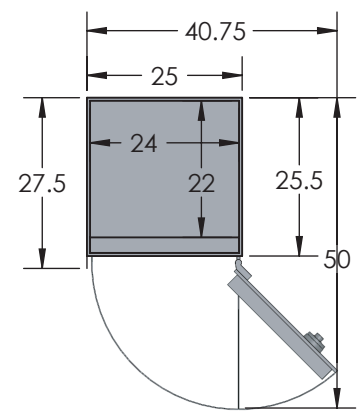

BROWN SAFE

Estate Elite 7224 Luxury Safe

Inside Dimensions 72"H x 24"W x 22"D
Outside Dimensions 73"H x 25"W x 27.5"D
Cubic Foot Capacity - 22
Weight - 925 lbs.

Perspective View

Plan View

Side View

** Shown with standard interior configuration
***Please add 1" to all exterior dimensions to allow for installation.