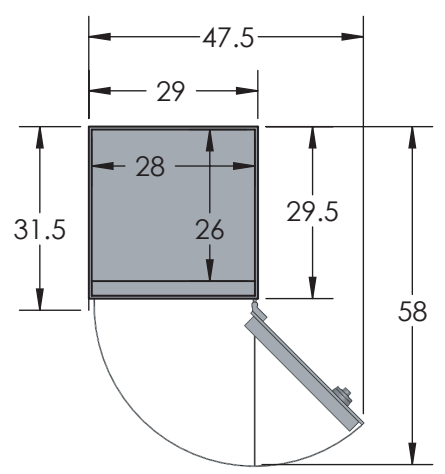

BROWN SAFE

Estate 7228 Luxury Safe

Inside Dimensions 72"H x 28"W x 26"D
Outside Dimensions 73"H x 29"W x 31.5"D
Cubic Foot Capacity - 30
Weight - 1,170 lbs.

Perspective View

Plan View

Side View

** Shown with standard interior configuration
***Please add 1" to all exterior dimensions to allow for installation.