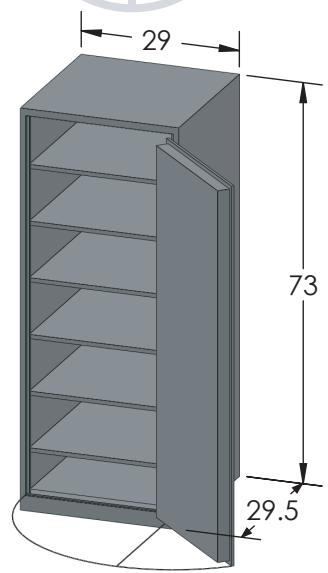

BROWN SAFE

Estate 7228 Luxury Safe

Inside Dimensions 72"H x 28"W x 26"D
Outside Dimensions 73"H x 29"W x 31.5"D
Cubic Foot Capacity - 30
Weight - 1,170 lbs.

Perspective View

Plan View

Side View

** Shown with standard interior configuration
***Please add 1" to all exterior dimensions to allow for installation.

Upgraded Interior Configurations

Interior Configuration 1

Interior Configuration 2

Interior Configuration 3