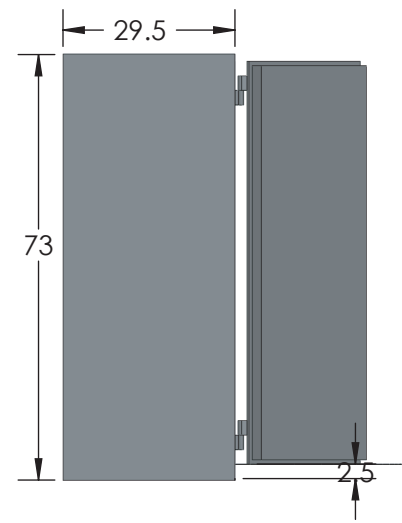

BROWN SAFE

Estate 7228 Luxury Safe

Inside Dimensions 72"H x 28"W x 26"D
Outside Dimensions 73"H x 29"W x 31.5"D
Cubic Foot Capacity - 30
Weight - 1,170 lbs.

Perspective View

Plan View

Side View

** Shown with standard interior configuration
***Please add 1" to all exterior dimensions to allow for installation.