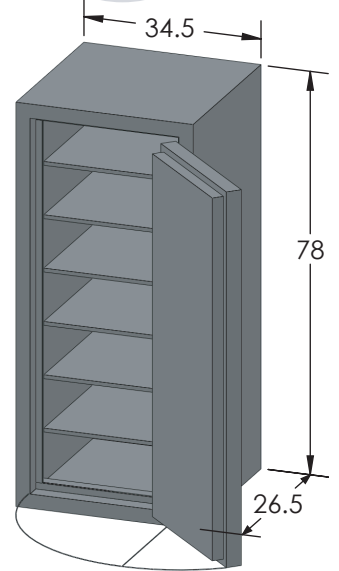

BROWN SAFE

Estate TL-30 COM 7228 Luxury Safe

Inside Dimensions 72"H x 28"W x 26"D
Outside Dimensions 78"H x 34.5"W x 37"D
Cubic Foot Capacity - 30
Weight - 3,560 lbs.

Perspective View

Plan View

Side View

** Shown with standard interior configuration
***Please add 1" to all exterior dimensions to allow for installation.

Upgraded Interior Configurations

Interior Configuration 1

Interior Configuration 2

Interior Configuration 3