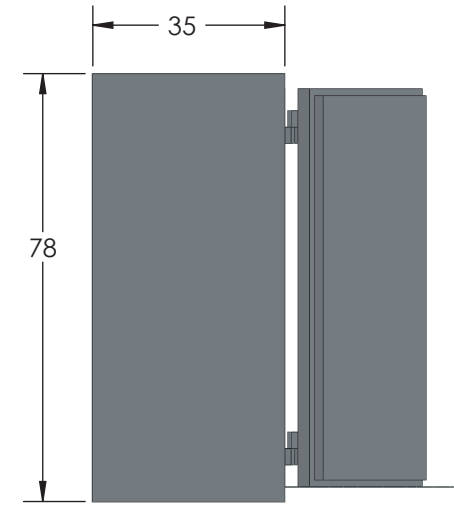

BROWN SAFE

Estate TL-30 COM 7228 Luxury Safe

Inside Dimensions 72"H x 28"W x 26"D
Outside Dimensions 78"H x 34.5"W x 37"D
Cubic Foot Capacity - 30
Weight - 3,560 lbs.

Perspective View

Plan View

Side View

** Shown with standard interior configuration
***Please add 1" to all exterior dimensions to allow for installation.

Upgraded Interior Configurations

Interior Configuration 1

Interior Configuration 2

Interior Configuration 3