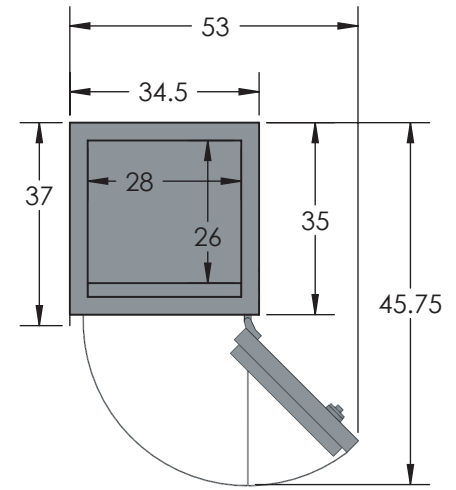

BROWN SAFE

Estate TL-30 COM 7228 Luxury Safe

Inside Dimensions 72"H x 28"W x 26"D
Outside Dimensions 78"H x 34.5"W x 37"D
Cubic Foot Capacity - 30
Weight - 3,560 lbs.

Perspective View

Plan View

Side View

** Shown with standard interior configuration
***Please add 1" to all exterior dimensions to allow for installation.

Upgraded Interior Configurations

Interior Configuration 1

Interior Configuration 2

Interior Configuration 3