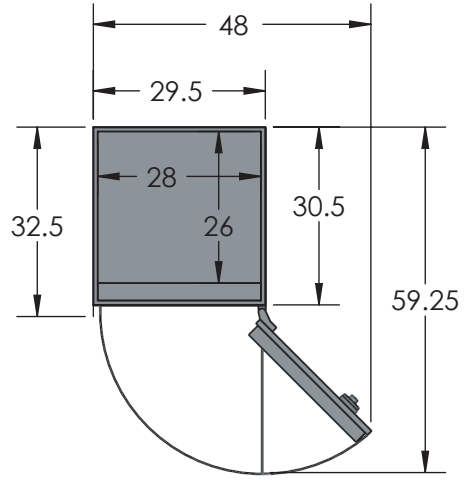

# BROWN SAFE

Inside Dimensions 72"H x 28"W x 26"D  
Outside Dimensions 73.5"H x 29.5"W x 32.5"D  
Cubic Foot Capacity - 30  
Weight - 2,060 lbs.

## Estate Plus 7228 Luxury Safe

Perspective View

Plan View

Side View

\*\* Shown with standard interior configuration  
\*\*\*Please add 1" to all exterior dimensions to allow for installation.