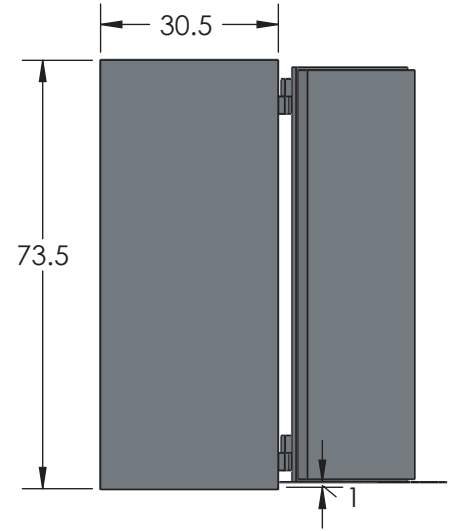

# BROWN SAFE

Inside Dimensions 72"H x 28"W x 26"D  
Outside Dimensions 73.5"H x 29.5"W x 32.5"D  
Cubic Foot Capacity - 30  
Weight - 2,060 lbs.

## Estate Plus 7228 Luxury Safe

Perspective View

Plan View

Side View

\*\* Shown with standard interior configuration  
\*\*\*Please add 1" to all exterior dimensions to allow for installation.