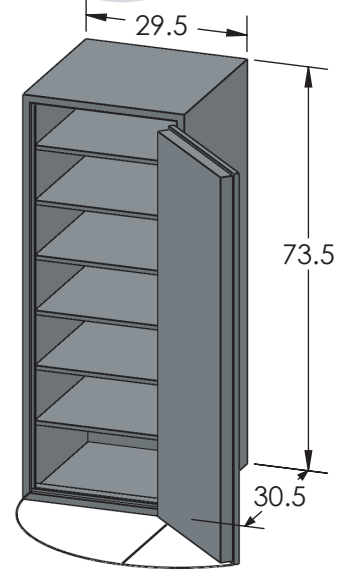

# BROWN SAFE

Inside Dimensions 72"H x 28"W x 26"D  
Outside Dimensions 73.5"H x 29.5"W x 32.5"D  
Cubic Foot Capacity - 30  
Weight - 2,060 lbs.

## Estate Plus 7228 Luxury Safe

Perspective View

Plan View

Side View

\*\* Shown with standard interior configuration  
\*\*\*Please add 1" to all exterior dimensions to allow for installation.

## Upgraded Interior Configurations

Interior Configuration 1

Interior Configuration 2

Interior Configuration 3