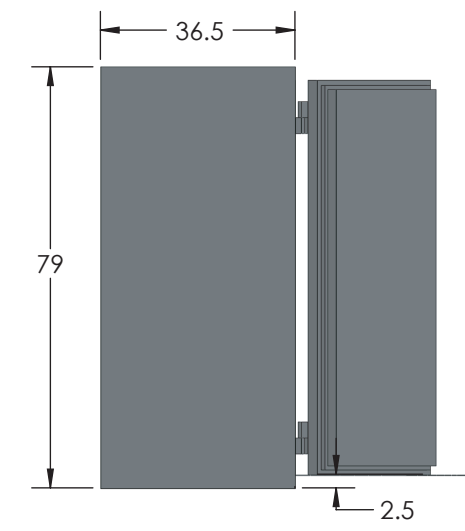

BROWN SAFE

Estate Ultra COM 7228 Luxury Safe

Inside Dimensions 72"H x 28"W x 26"D
Outside Dimensions 79"H x 35.5"W x 38.5"D
Cubic Foot Capacity - 30
Weight - 4,800 lbs.

Perspective View

Plan View

Side View

** Shown with standard interior configuration
***Please add 1" to all exterior dimensions to allow for installation.

Upgraded Interior Configurations

Interior Configuration 1

Interior Configuration 2

Interior Configuration 3