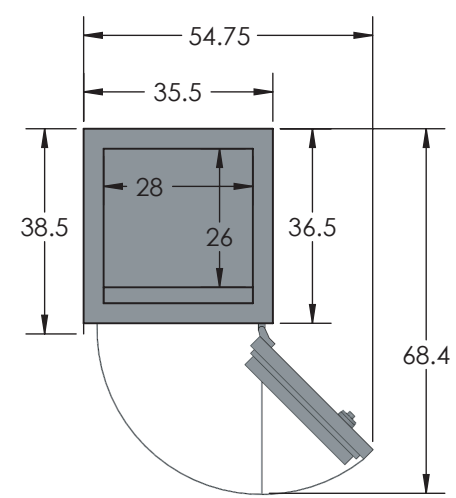

BROWN SAFE

Estate Ultra COM 7228 Luxury Safe

Inside Dimensions 72"H x 28"W x 26"D
Outside Dimensions 79"H x 35.5"W x 38.5"D
Cubic Foot Capacity - 30
Weight - 4,800 lbs.

Perspective View

Plan View

Side View

** Shown with standard interior configuration
***Please add 1" to all exterior dimensions to allow for installation.

Upgraded Interior Configurations

Interior Configuration 1

Interior Configuration 2

Interior Configuration 3