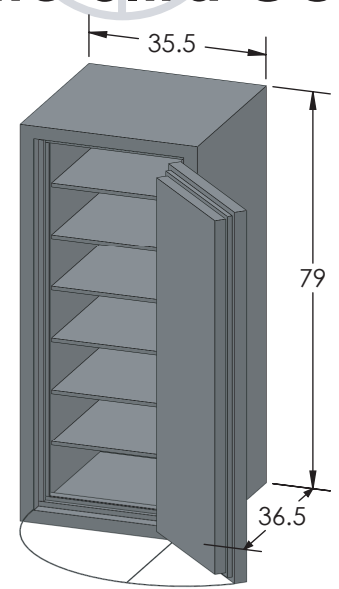

BROWN SAFE

Estate Ultra COM 7228 Luxury Safe

Inside Dimensions 72"H x 28"W x 26"D
Outside Dimensions 79"H x 35.5"W x 38.5"D
Cubic Foot Capacity - 30
Weight - 4,800 lbs.

Perspective View

Plan View

Side View

** Shown with standard interior configuration
***Please add 1" to all exterior dimensions to allow for installation.

Upgraded Interior Configurations

Interior Configuration 1

Interior Configuration 2

Interior Configuration 3