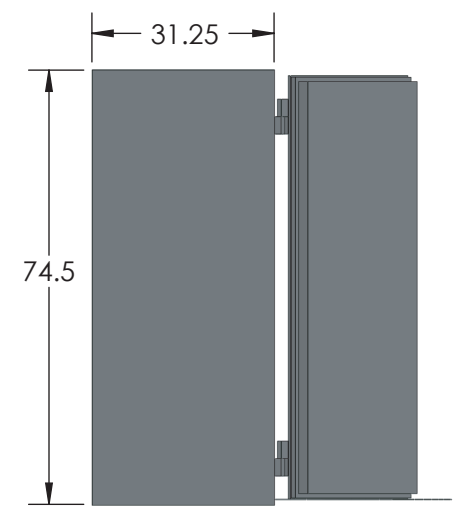

BROWN SAFE

Inside Dimensions 72"H x 28"W x 26"D
Outside Dimensions 74.5"H x 30.5"W x 33.5"D
Cubic Foot Capacity - 30
Weight - 3,300 lbs.

Estate Ultra 7228 Luxury Safe

Perspective View

Plan View

Side View

** Shown with standard interior configuration
***Please add 1" to all exterior dimensions to allow for installation.

Upgraded Interior Configurations

Interior Configuration 1

Interior Configuration 2

Interior Configuration 3