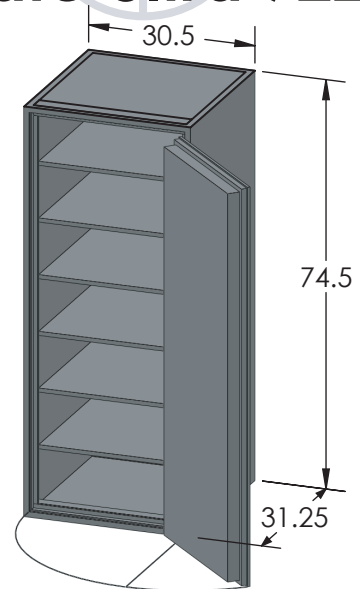

BROWN SAFE

Inside Dimensions 72"H x 28"W x 26"D
Outside Dimensions 74.5"H x 30.5"W x 33.5"D
Cubic Foot Capacity - 30
Weight - 3,300 lbs.

Estate Ultra 7228 Luxury Safe

Perspective View

Plan View

Side View

** Shown with standard interior configuration
***Please add 1" to all exterior dimensions to allow for installation.

Upgraded Interior Configurations

Interior Configuration 1

Interior Configuration 2

Interior Configuration 3