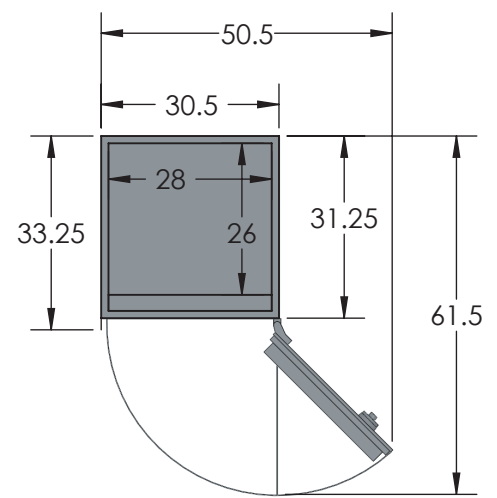

BROWN SAFE

Inside Dimensions 72"H x 28"W x 26"D
Outside Dimensions 74.5"H x 30.5"W x 33.5"D
Cubic Foot Capacity - 30
Weight - 3,300 lbs.

Estate Ultra 7228 Luxury Safe

Perspective View

Plan View

Side View

** Shown with standard interior configuration
***Please add 1" to all exterior dimensions to allow for installation.

Upgraded Interior Configurations

Interior Configuration 1

Interior Configuration 2

Interior Configuration 3