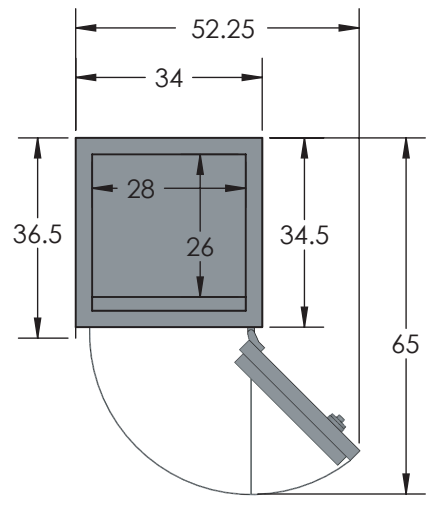

BROWN SAFE

Inside Dimensions 72"H x 28"W x 26"D
Outside Dimensions 77.5"H x 34"W x 36.5"D
Cubic Foot Capacity - 30
Weight - 2,910 lbs.

Estate Elite COM 7228 Luxury Safe

Perspective View

Plan View

Side View

** Shown with standard interior configuration
***Please add 1" to all exterior dimensions to allow for installation.

Upgraded Interior Configurations

Interior Configuration 1

Interior Configuration 2

Interior Configuration 3