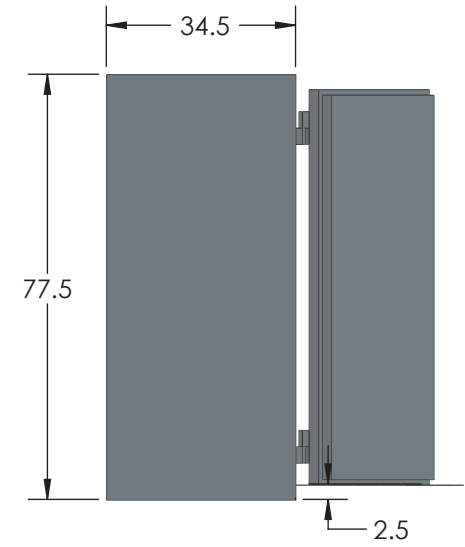

BROWN SAFE

Inside Dimensions 72"H x 28"W x 26"D
Outside Dimensions 77.5"H x 34"W x 36.5"D
Cubic Foot Capacity - 30
Weight - 2,910 lbs.

Estate Elite COM 7228 Luxury Safe

Perspective View

Plan View

Side View

** Shown with standard interior configuration
***Please add 1" to all exterior dimensions to allow for installation.

Upgraded Interior Configurations

Interior Configuration 1

Interior Configuration 2

Interior Configuration 3