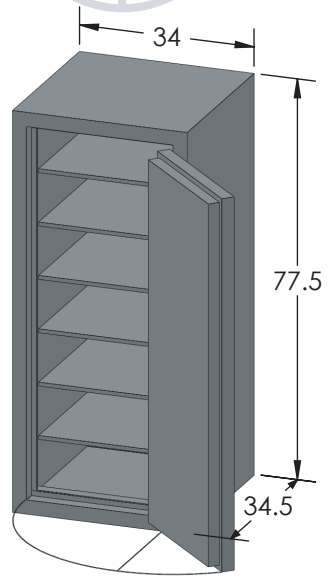

BROWN SAFE

Inside Dimensions 72"H x 28"W x 26"D
Outside Dimensions 77.5"H x 34"W x 36.5"D
Cubic Foot Capacity - 30
Weight - 2,910 lbs.

Estate Elite COM 7228 Luxury Safe

Perspective View

Plan View

Side View

** Shown with standard interior configuration
***Please add 1" to all exterior dimensions to allow for installation.

Upgraded Interior Configurations

Interior Configuration 1

Interior Configuration 2

Interior Configuration 3