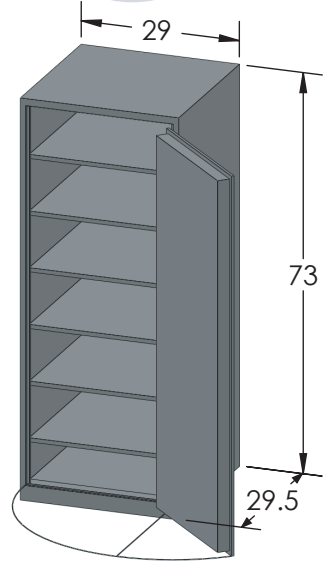

BROWN SAFE

Estate Elite 7228 Luxury Safe

Inside Dimensions 72"H x 28"W x 26"D
Outside Dimensions 73"H x 29"W x 31.5"D
Cubic Foot Capacity - 30
Weight - 1,225 lbs.

Perspective View

Plan View

Side View

** Shown with standard interior configuration
***Please add 1" to all exterior dimensions to allow for installation.

Upgraded Interior Configurations

Interior Configuration 1

Interior Configuration 2

Interior Configuration 3