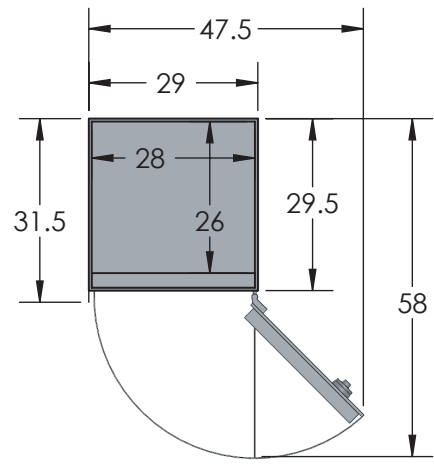

BROWN SAFE

Estate Elite 7228 Luxury Safe

Inside Dimensions 72"H x 28"W x 26"D
Outside Dimensions 73"H x 29"W x 31.5"D
Cubic Foot Capacity - 30
Weight - 1,225 lbs.

Perspective View

Plan View

Side View

** Shown with standard interior configuration
***Please add 1" to all exterior dimensions to allow for installation.

Upgraded Interior Configurations

Interior Configuration 1

Interior Configuration 2

Interior Configuration 3