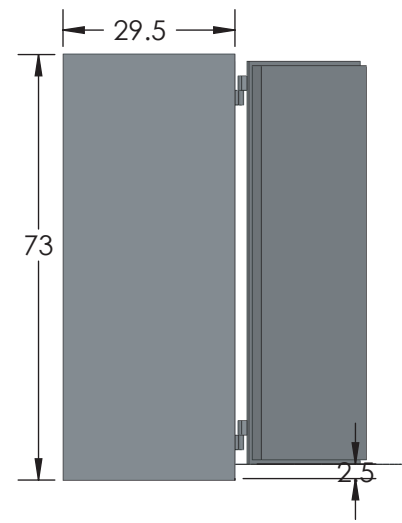

BROWN SAFE

Estate Elite 7228 Luxury Safe

Inside Dimensions 72"H x 28"W x 26"D
Outside Dimensions 73"H x 29"W x 31.5"D
Cubic Foot Capacity - 30
Weight - 1,225 lbs.

Perspective View

Plan View

Side View

** Shown with standard interior configuration
***Please add 1" to all exterior dimensions to allow for installation.