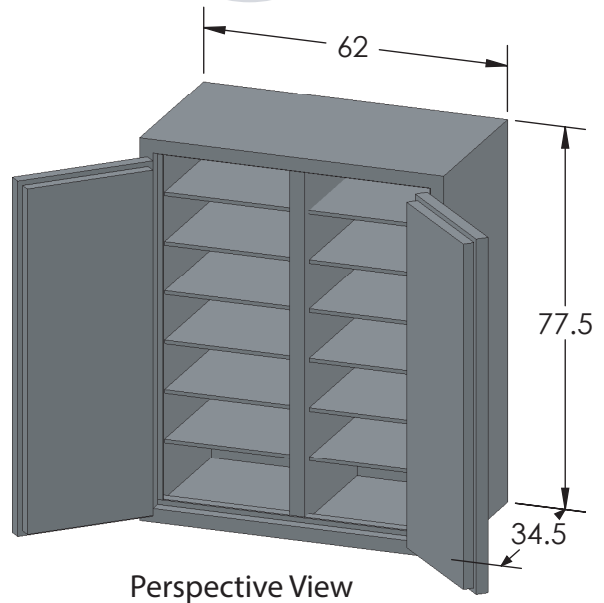

BROWN SAFE

Estate TL-15 COM 7256 Luxury Safe

Inside Dimensions 72"H x 56"W x 26"D
 Outside Dimensions 77.5"H x 62"W x 36.5"D
 Cubic Foot Capacity - 61
 Weight - 4,880 lbs.

** Shown with standard interior configuration
 ***Please add 1" to all exterior dimensions to allow for installation.

Upgraded Interior Configurations

Interior Configuration 1

Interior Configuration 2

Interior Configuration 3