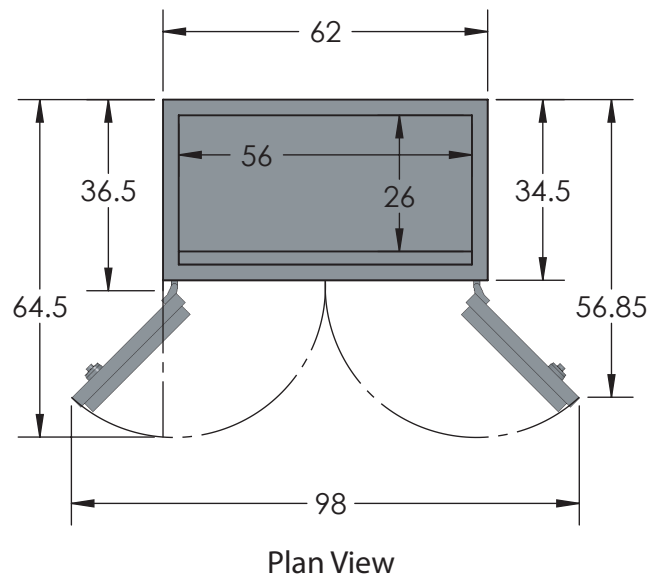

BROWN SAFE

Estate TL-15 COM 7256 Luxury Safe

Inside Dimensions 72"H x 56"W x 26"D
 Outside Dimensions 77.5"H x 62"W x 36.5"D
 Cubic Foot Capacity - 61
 Weight - 4,880 lbs.

** Shown with standard interior configuration
 ***Please add 1" to all exterior dimensions to allow for installation.

Upgraded Interior Configurations

Interior Configuration 1

Interior Configuration 2

Interior Configuration 3