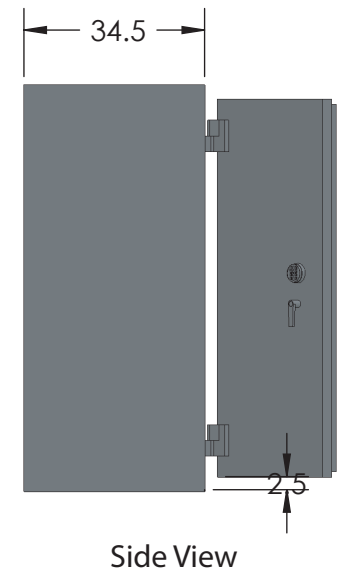

BROWN SAFE

Estate TL-15 COM 7256 Luxury Safe

Inside Dimensions 72"H x 56"W x 26"D
 Outside Dimensions 77.5"H x 62"W x 36.5"D
 Cubic Foot Capacity - 61
 Weight - 4,880 lbs.

** Shown with standard interior configuration
 ***Please add 1" to all exterior dimensions to allow for installation.

Upgraded Interior Configurations

Interior Configuration 1

Interior Configuration 2

Interior Configuration 3