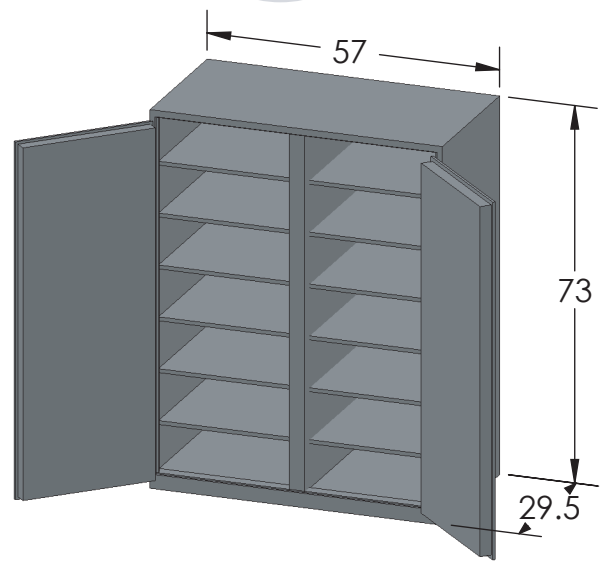

# BROWN SAFE

Inside Dimensions 72"H x 56"W x 26"D  
Outside Dimensions 73"H x 57"W x 31.5"D  
Cubic Foot Capacity - 61  
Weight - 2,074 lbs.

## Estate 7256 Luxury Safe

Perspective View

Plan View

Side View

\*\* Shown with standard interior configuration  
\*\*\*Please add 1" to all exterior dimensions to allow for installation.

## Upgraded Interior Configurations

Interior Configuration 1

Interior Configuration 2

Interior Configuration 3