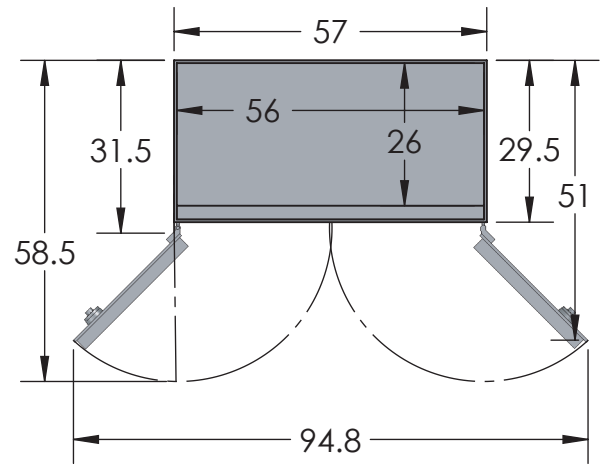

# BROWN SAFE

Inside Dimensions 72"H x 56"W x 26"D  
Outside Dimensions 73"H x 57"W x 31.5"D  
Cubic Foot Capacity - 61  
Weight - 2,074 lbs.

## Estate 7256 Luxury Safe

Perspective View

Plan View

Side View

\*\* Shown with standard interior configuration  
\*\*\*Please add 1" to all exterior dimensions to allow for installation.