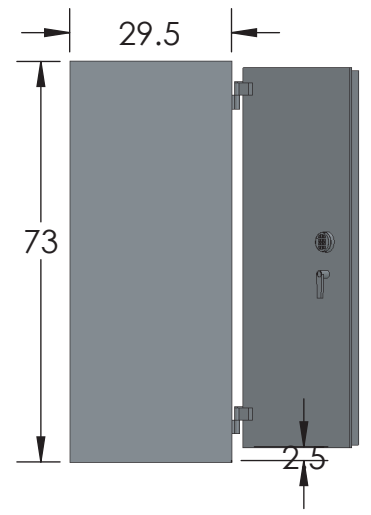

# BROWN SAFE

Inside Dimensions 72"H x 56"W x 26"D  
Outside Dimensions 73"H x 57"W x 31.5"D  
Cubic Foot Capacity - 61  
Weight - 2,074 lbs.

## Estate 7256 Luxury Safe

Perspective View

Plan View

Side View

\*\* Shown with standard interior configuration  
\*\*\*Please add 1" to all exterior dimensions to allow for installation.