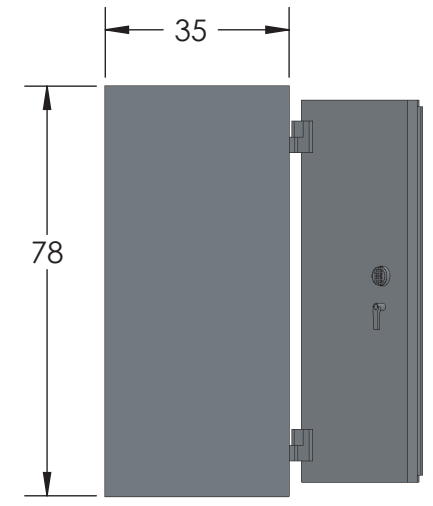

## Estate TL-30 COM 7256 Luxury Safe

Inside Dimensions 72"H x 56"W x 26"D  
Outside Dimensions 78"H x 62.5"W x 37"D  
Cubic Foot Capacity - 61  
Weight - 6,626 lbs.

Perspective View

Plan View

Side View

\*\* Shown with standard interior configuration  
\*\*\*Please add 1" to all exterior dimensions to allow for installation.

## Upgraded Interior Configurations

Interior Configuration 1

Interior Configuration 2

Interior Configuration 3