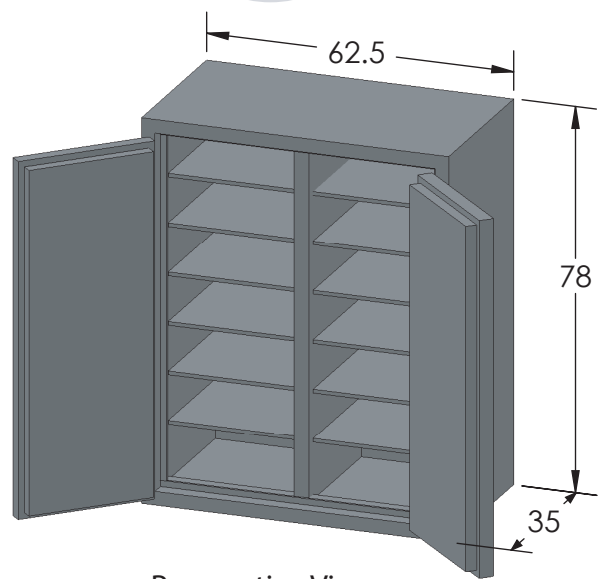

## Estate TL-30 COM 7256 Luxury Safe

Inside Dimensions 72"H x 56"W x 26"D  
Outside Dimensions 78"H x 62.5"W x 37"D  
Cubic Foot Capacity - 61  
Weight - 6,626 lbs.

Perspective View

Plan View

Side View

\*\* Shown with standard interior configuration  
\*\*\*Please add 1" to all exterior dimensions to allow for installation.

## Upgraded Interior Configurations

Interior Configuration 1

Interior Configuration 2

Interior Configuration 3