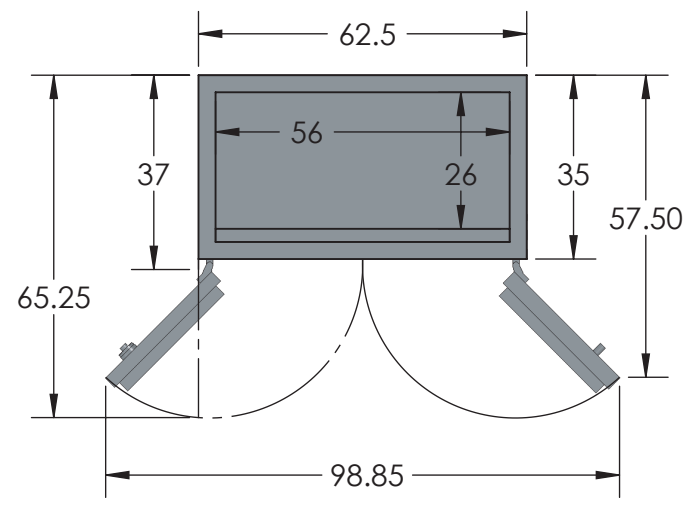

## Estate TL-30 COM 7256 Luxury Safe

Inside Dimensions 72"H x 56"W x 26"D  
Outside Dimensions 78"H x 62.5"W x 37"D  
Cubic Foot Capacity - 61  
Weight - 6,626 lbs.

Perspective View

Plan View

Side View

\*\* Shown with standard interior configuration  
\*\*\*Please add 1" to all exterior dimensions to allow for installation.