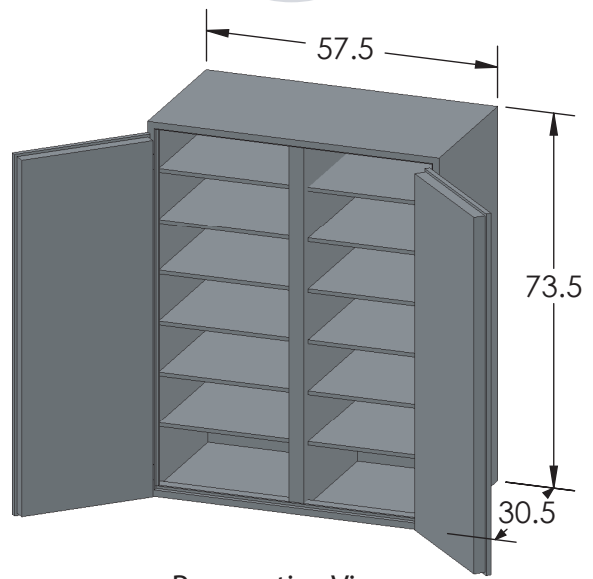

BROWN SAFE

Estate Plus 7256 Luxury Safe

Inside Dimensions 72"H x 56"W x 26"D
 Outside Dimensions 73.5"H x 57.5"W x 32.5"D
 Cubic Foot Capacity - 61
 Weight - 3,820 lbs.

Perspective View

Plan View

Side View

** Shown with standard interior configuration
 ***Please add 1" to all exterior dimensions to allow for installation.

Upgraded Interior Configurations

Interior Configuration 1

Interior Configuration 2

Interior Configuration 3