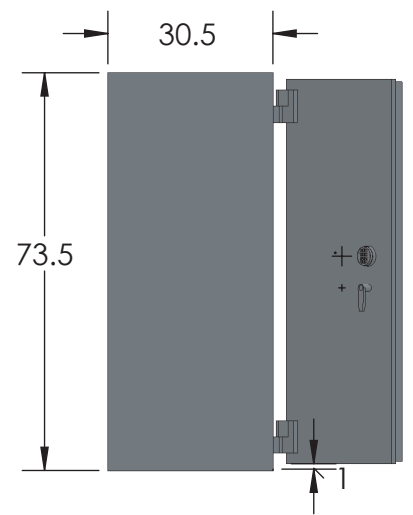

BROWN SAFE

Estate Plus 7256 Luxury Safe

Inside Dimensions 72"H x 56"W x 26"D
 Outside Dimensions 73.5"H x 57.5"W x 32.5"D
 Cubic Foot Capacity - 61
 Weight - 3,820 lbs.

Perspective View

Plan View

Side View

** Shown with standard interior configuration
 ***Please add 1" to all exterior dimensions to allow for installation.

Upgraded Interior Configurations

Interior Configuration 1

Interior Configuration 2

Interior Configuration 3