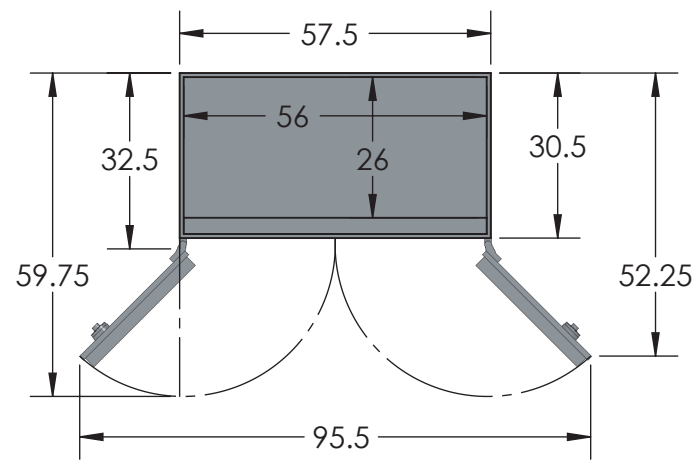

BROWN SAFE

Estate Plus 7256 Luxury Safe

Inside Dimensions 72"H x 56"W x 26"D
 Outside Dimensions 73.5"H x 57.5"W x 32.5"D
 Cubic Foot Capacity - 61
 Weight - 3,820 lbs.

Perspective View

Plan View

Side View

** Shown with standard interior configuration
 ***Please add 1" to all exterior dimensions to allow for installation.

Upgraded Interior Configurations

Interior Configuration 1

Interior Configuration 2

Interior Configuration 3