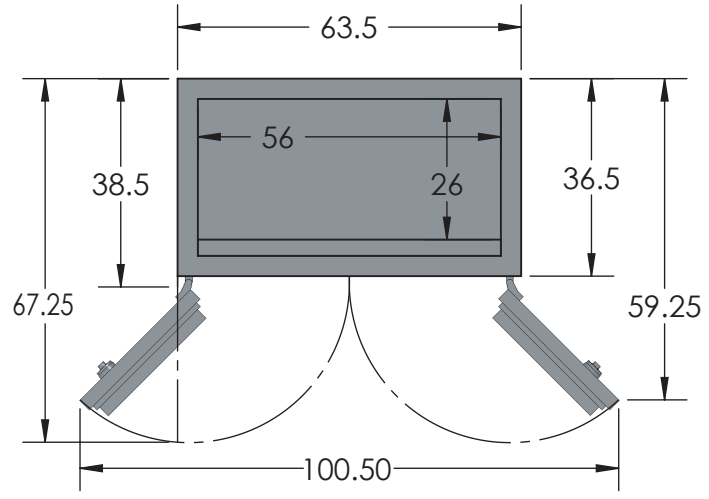

BROWN SAFE

Inside Dimensions 72"H x 56"W x 26"D
Outside Dimensions 79"H x 63.5"W x 38.5"D
Cubic Foot Capacity - 61
Weight - 8,286 lbs.

Estate Ultra COM 7256 Luxury Safe

** Shown with standard interior configuration
***Please add 1" to all exterior dimensions to allow for installation.