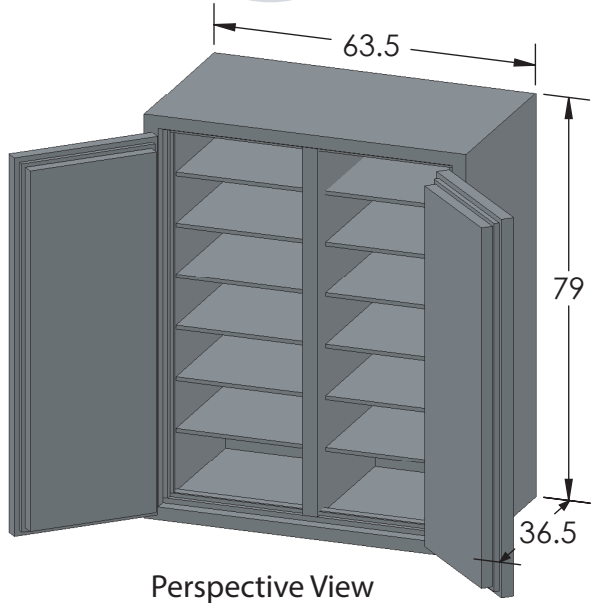

BROWN SAFE

Inside Dimensions 72"H x 56"W x 26"D
Outside Dimensions 79"H x 63.5"W x 38.5"D
Cubic Foot Capacity - 61
Weight - 8,286 lbs.

Estate Ultra COM 7256 Luxury Safe

** Shown with standard interior configuration
***Please add 1" to all exterior dimensions to allow for installation.

Upgraded Interior Configurations