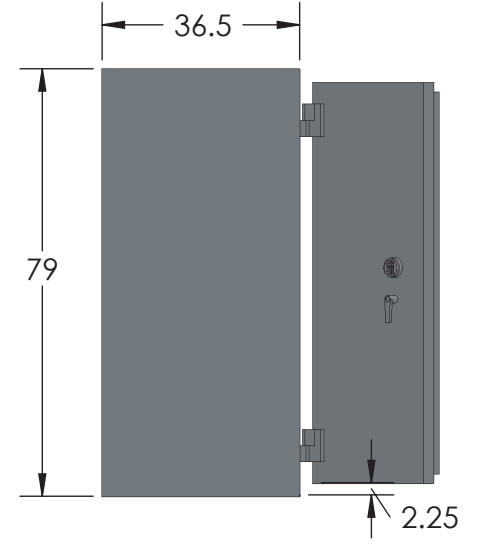

BROWN SAFE

Inside Dimensions 72"H x 56"W x 26"D
Outside Dimensions 79"H x 63.5"W x 38.5"D
Cubic Foot Capacity - 61
Weight - 8,286 lbs.

Estate Ultra COM 7256 Luxury Safe

** Shown with standard interior configuration
***Please add 1" to all exterior dimensions to allow for installation.