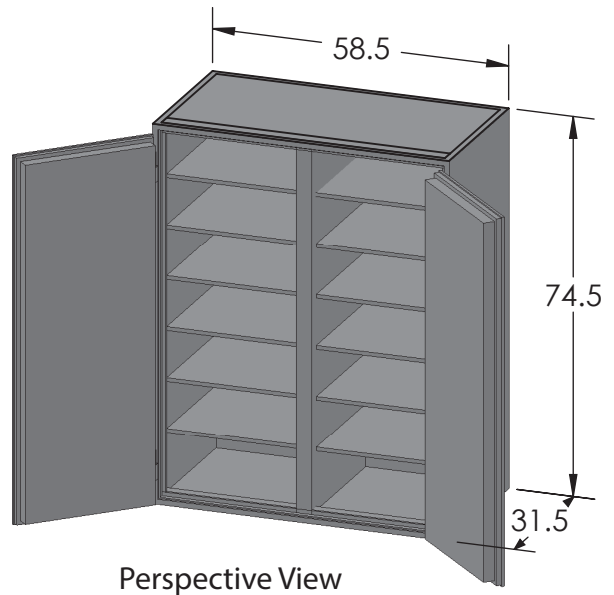

BROWN SAFE

Inside Dimensions 72"H x 56"W x 26"D
Outside Dimensions 74.5"H x 58.5"W x 33.5"D
Cubic Foot Capacity - 61
Weight - 5,480 lbs.

Estate Ultra 7256 Luxury Safe

** Shown with standard interior configuration
***Please add 1" to all exterior dimensions to allow for installation.

Upgraded Interior Configurations

Interior Configuration 1

Interior Configuration 2

Interior Configuration 3