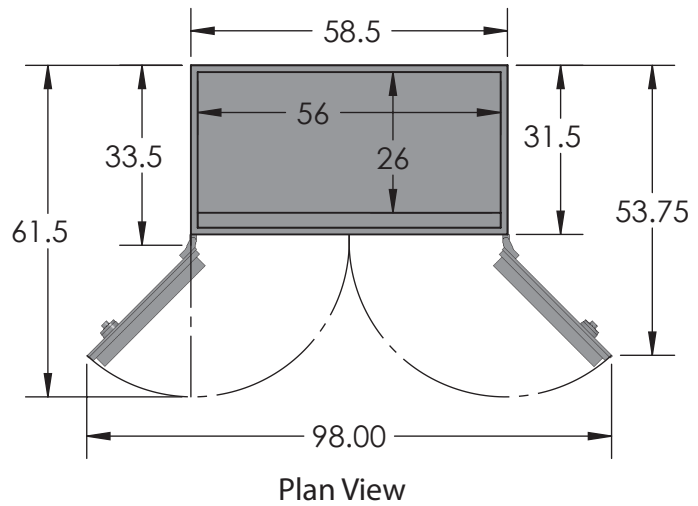

BROWN SAFE

Inside Dimensions 72"H x 56"W x 26"D
Outside Dimensions 74.5"H x 58.5"W x 33.5"D
Cubic Foot Capacity - 61
Weight - 5,480 lbs.

Estate Ultra 7256 Luxury Safe

** Shown with standard interior configuration
***Please add 1" to all exterior dimensions to allow for installation.

Upgraded Interior Configurations

Interior Configuration 1

Interior Configuration 2

Interior Configuration 3