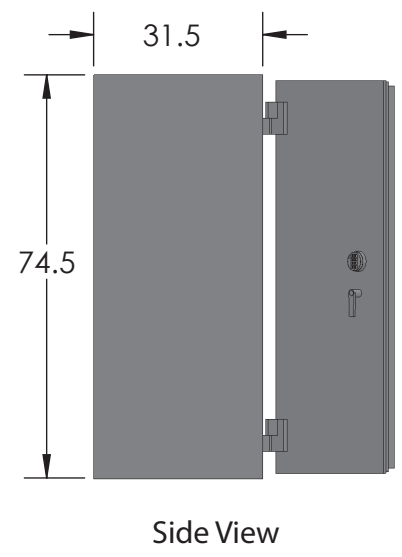

BROWN SAFE

Inside Dimensions 72"H x 56"W x 26"D
Outside Dimensions 74.5"H x 58.5"W x 33.5"D
Cubic Foot Capacity - 61
Weight - 5,480 lbs.

Estate Ultra 7256 Luxury Safe

** Shown with standard interior configuration
***Please add 1" to all exterior dimensions to allow for installation.

Upgraded Interior Configurations

Interior Configuration 1

Interior Configuration 2

Interior Configuration 3