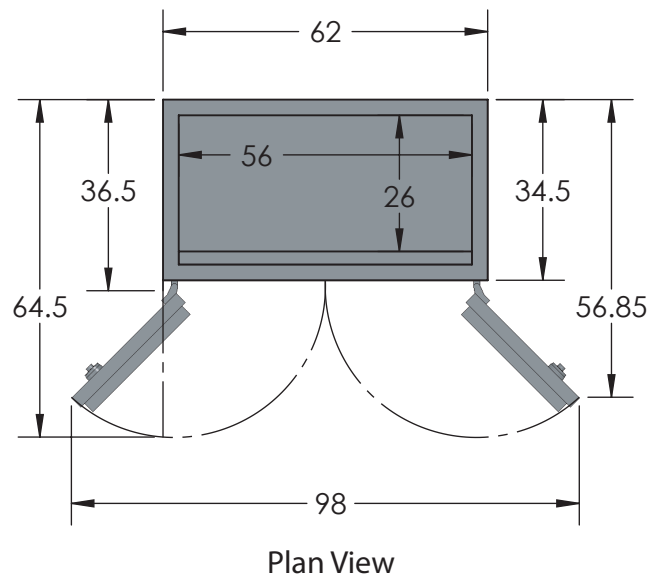

# BROWN SAFE

Inside Dimensions 72"H x 56"W x 26"D  
Outside Dimensions 77.5"H x 62"W x 36.5"D  
Cubic Foot Capacity - 61  
Weight - 4,950 lbs.

## Estate Elite COM 7256 Luxury Safe

\*\* Shown with standard interior configuration  
\*\*\*Please add 1" to all exterior dimensions to allow for installation.