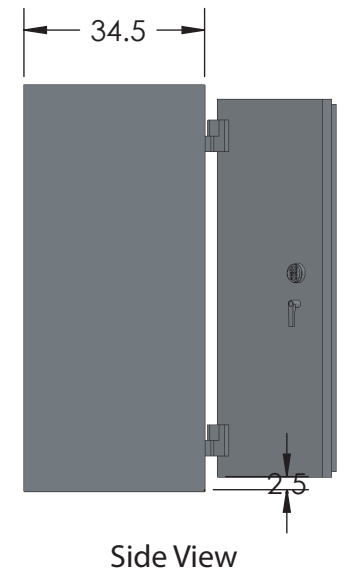

# BROWN SAFE

Inside Dimensions 72"H x 56"W x 26"D  
Outside Dimensions 77.5"H x 62"W x 36.5"D  
Cubic Foot Capacity - 61  
Weight - 4,950 lbs.

## Estate Elite COM 7256 Luxury Safe

\*\* Shown with standard interior configuration  
\*\*\*Please add 1" to all exterior dimensions to allow for installation.