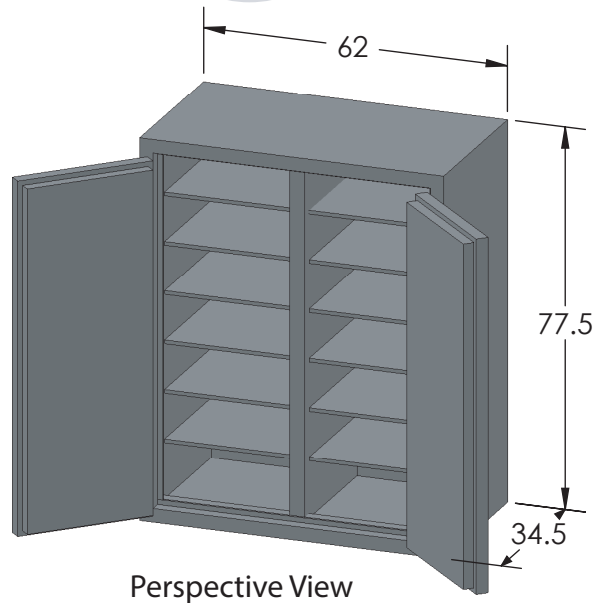

# BROWN SAFE

Inside Dimensions 72"H x 56"W x 26"D  
Outside Dimensions 77.5"H x 62"W x 36.5"D  
Cubic Foot Capacity - 61  
Weight - 4,950 lbs.

## Estate Elite COM 7256 Luxury Safe

\*\* Shown with standard interior configuration  
\*\*\*Please add 1" to all exterior dimensions to allow for installation.

## Upgraded Interior Configurations

Interior Configuration 1

Interior Configuration 2

Interior Configuration 3