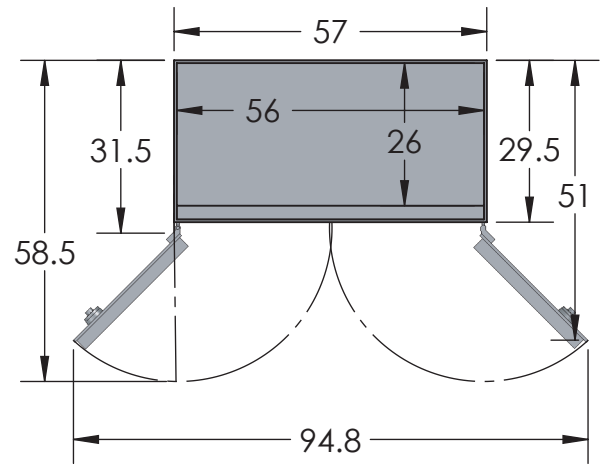

BROWN SAFE

Inside Dimensions 72"H x 56"W x 26"D
Outside Dimensions 73"H x 57"W x 31.5"D
Cubic Foot Capacity - 61
Weight - 2,150 lbs.

Estate Elite 7256 Luxury Safe

Perspective View

Plan View

Side View

** Shown with standard interior configuration
***Please add 1" to all exterior dimensions to allow for installation.