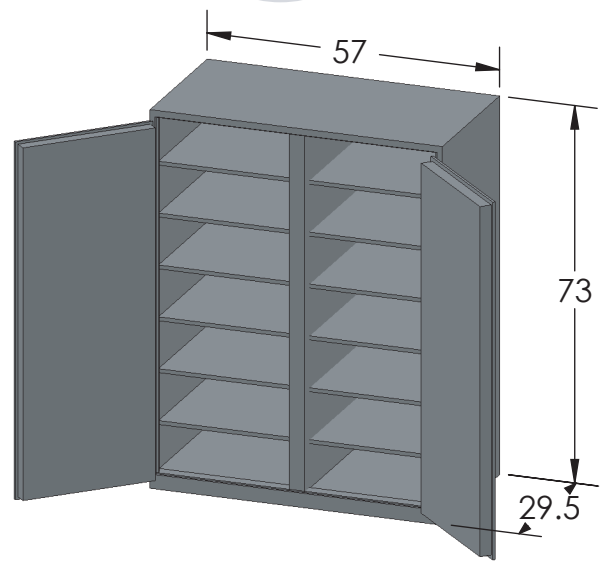

BROWN SAFE

Inside Dimensions 72"H x 56"W x 26"D
Outside Dimensions 73"H x 57"W x 31.5"D
Cubic Foot Capacity - 61
Weight - 2,150 lbs.

Estate Elite 7256 Luxury Safe

Perspective View

Plan View

Side View

** Shown with standard interior configuration
***Please add 1" to all exterior dimensions to allow for installation.

Upgraded Interior Configurations

Interior Configuration 1

Interior Configuration 2

Interior Configuration 3