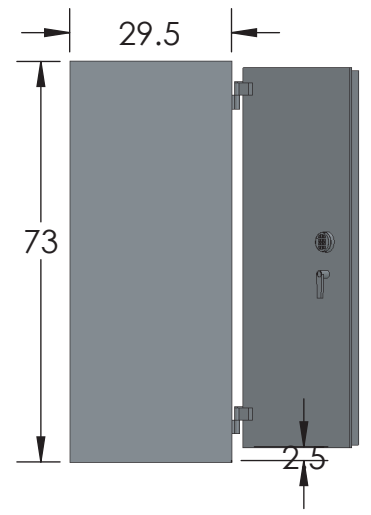

BROWN SAFE

Inside Dimensions 72"H x 56"W x 26"D
Outside Dimensions 73"H x 57"W x 31.5"D
Cubic Foot Capacity - 61
Weight - 2,150 lbs.

Estate Elite 7256 Luxury Safe

Perspective View

Plan View

Side View

** Shown with standard interior configuration
***Please add 1" to all exterior dimensions to allow for installation.

Upgraded Interior Configurations

Interior Configuration 1

Interior Configuration 2

Interior Configuration 3