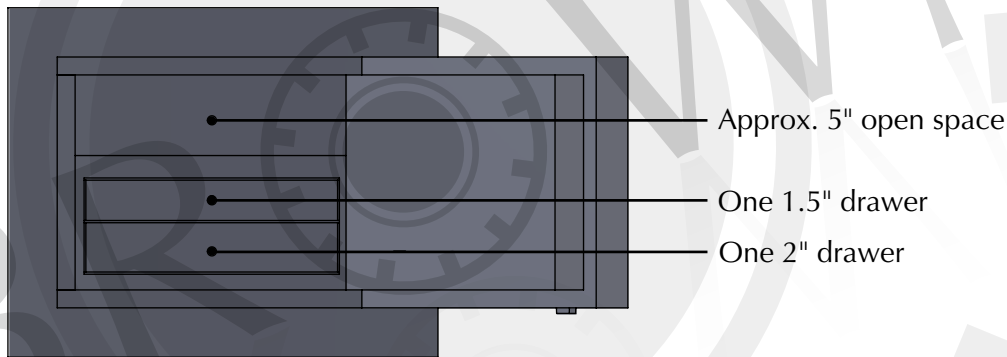

# Man Safe COM 1418 — Configuration #1 *(Right-hand hinge)*

## Features & Specifications

Inside dimensions 14"H x 18"W x 11.5"D  
Outside dimensions 19.5"H x 24"W x 22"D  
Weight approx. 560 lbs.  
Capacity 2 cu. ft

**FRONT VIEW**

**TOP VIEW**

\*\*\* Please add 1" to all exterior dimensions to allow for installation