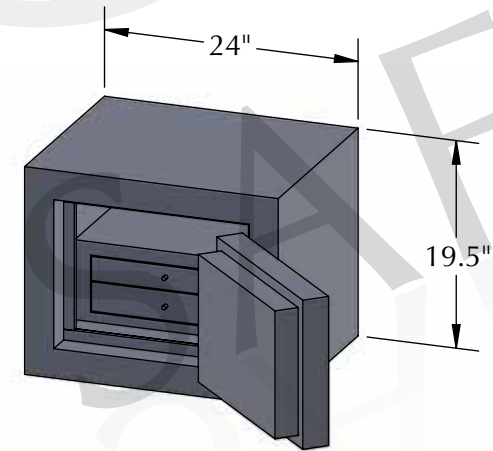

# Man Safe COM 1418 — Configuration #1 *(Right-hand hinge)*

## Features & Specifications

Inside dimensions 14"H x 18"W x 11.5"D  
Outside dimensions 19.5"H x 24"W x 22"D  
Weight approx. 560 lbs.  
Capacity 2 cu. ft

**FRONT VIEW**

**TOP VIEW**

\*\*\* Please add 1" to all exterior dimensions to allow for installation