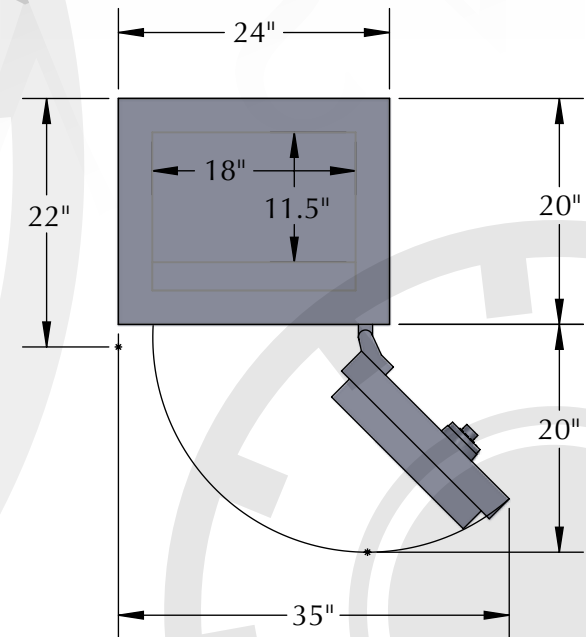

# Man Safe COM 1418 — Configuration #1 *(Right-hand hinge)*

## Features & Specifications

Inside dimensions 14"H x 18"W x 11.5"D  
Outside dimensions 19.5"H x 24"W x 22"D  
Weight approx. 560 lbs.  
Capacity 2 cu. ft

**FRONT VIEW**

**TOP VIEW**

\*\*\* Please add 1" to all exterior dimensions to allow for installation