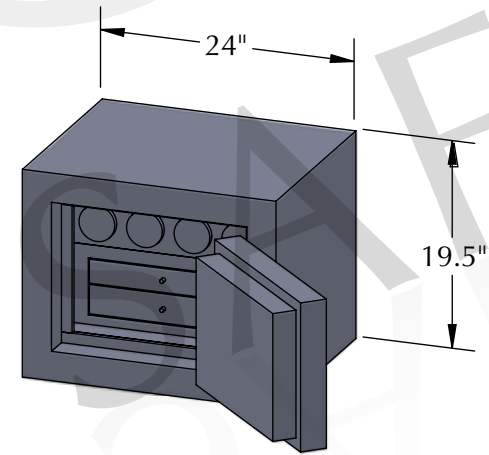

# Man Safe COM 1418 — Configuration #2 *(Right-hand hinge)*

## Features & Specifications

Inside dimensions 14"H x 18"W x 11.5"D  
Outside dimensions 19.5"H x 24"W x 22"D  
Weight approx. 560 lbs.  
Capacity 2 cu. ft

**FRONT VIEW**

**TOP VIEW**

\*\*\* Please add 1" to all exterior dimensions to allow for installation