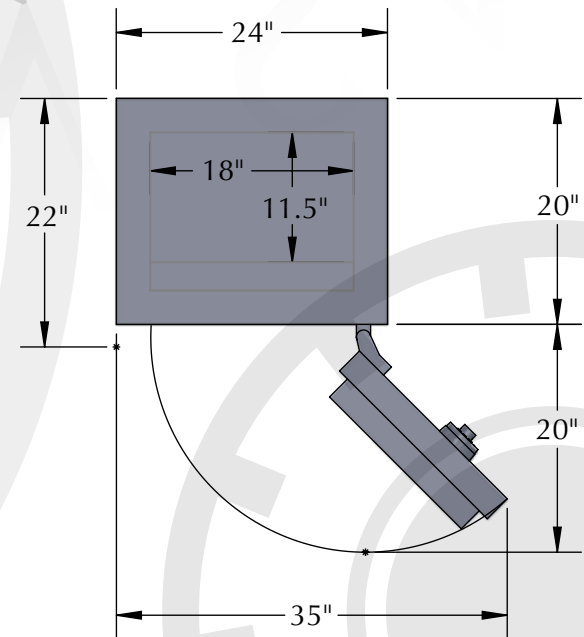

# Man Safe COM 1418 — Configuration #2 *(Right-hand hinge)*

## Features & Specifications

Inside dimensions 14"H x 18"W x 11.5"D  
Outside dimensions 19.5"H x 24"W x 22"D  
Weight approx. 560 lbs.  
Capacity 2 cu. ft

**FRONT VIEW**

**TOP VIEW**

\*\*\* Please add 1" to all exterior dimensions to allow for installation