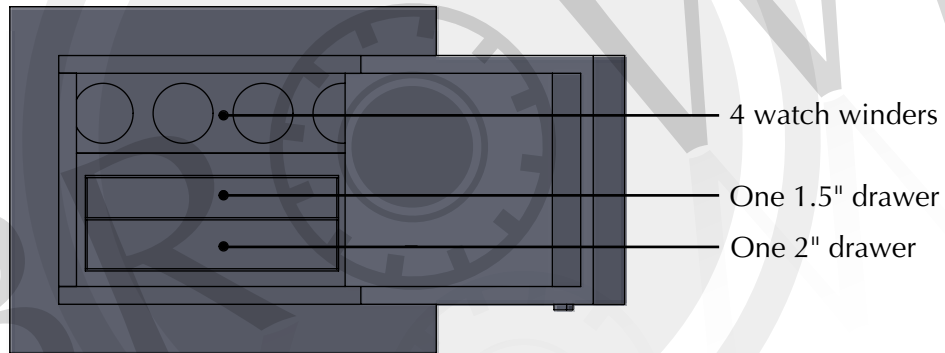

# Man Safe COM 1418 — Configuration #2 *(Right-hand hinge)*

## Features & Specifications

Inside dimensions 14"H x 18"W x 11.5"D  
Outside dimensions 19.5"H x 24"W x 22"D  
Weight approx. 560 lbs.  
Capacity 2 cu. ft

**FRONT VIEW**

**TOP VIEW**

\*\*\* Please add 1" to all exterior dimensions to allow for installation