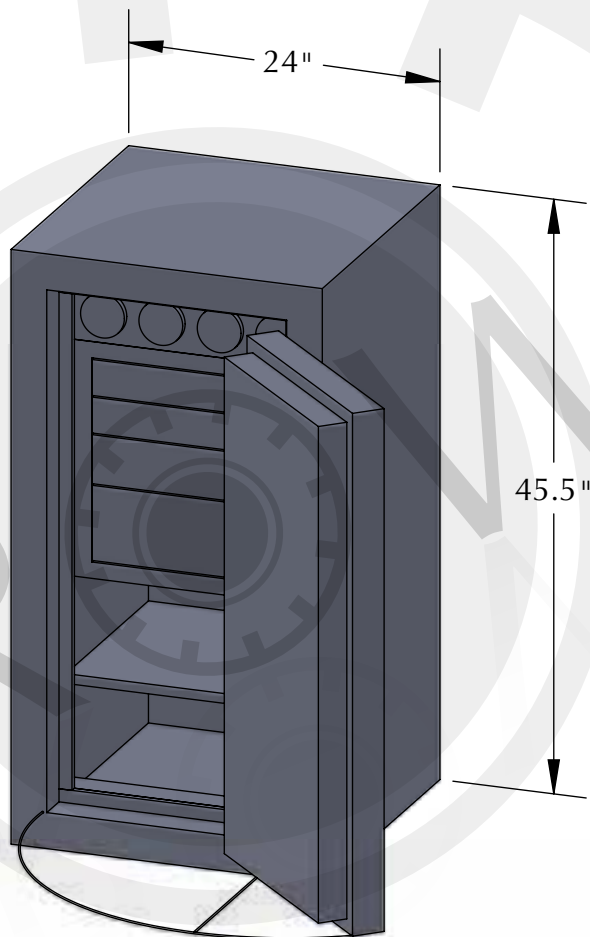

# Man Safe 4018 — COM Configuration #1 *(Right-hand hinge)*

## Features & Specifications

Inside dimensions 40"H x 18"W x 16.5"D  
Outside dimensions 45.5"H x 24"W x 27"D  
Weight approx. 1,230 lbs.  
Capacity 7 cu. ft

\*Cord exits back of safe  
on bottom of hinge side

**TOP VIEW**

**FRONT VIEW**

\*\*\* Please add 1" to all exterior dimensions to allow for installation