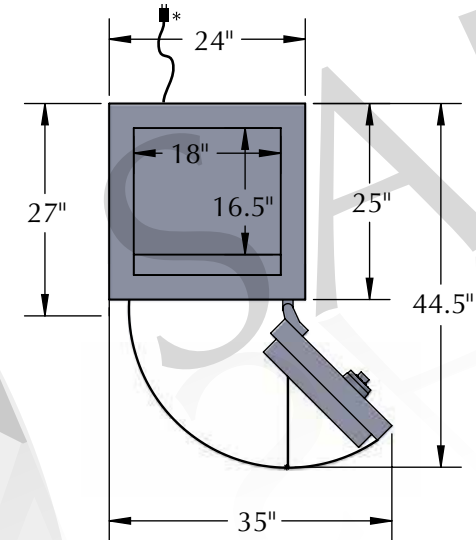

# Man Safe 4018 — COM Configuration #1 *(Right-hand hinge)*

## Features & Specifications

Inside dimensions 40"H x 18"W x 16.5"D  
Outside dimensions 45.5"H x 24"W x 27"D  
Weight approx. 1,230 lbs.  
Capacity 7 cu. ft

\*Cord exits back of safe  
on bottom of hinge side

**TOP VIEW**

**FRONT VIEW**

\*\*\* Please add 1" to all exterior dimensions to allow for installation