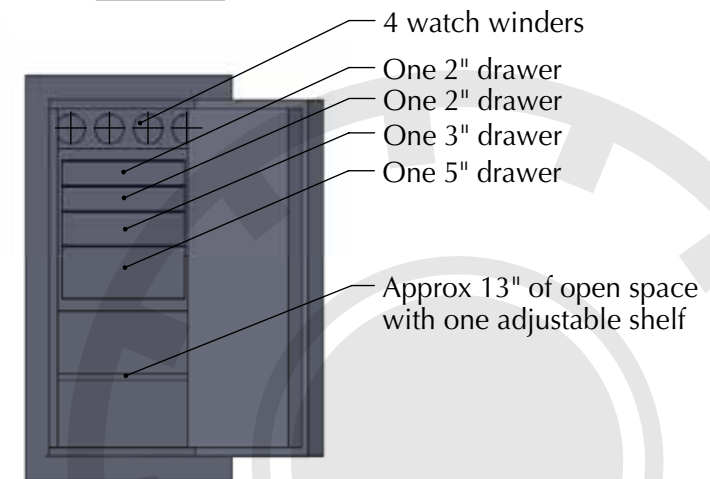

# Man Safe 4018 — COM Configuration #1 *(Right-hand hinge)*

## Features & Specifications

Inside dimensions 40"H x 18"W x 16.5"D  
Outside dimensions 45.5"H x 24"W x 27"D  
Weight approx. 1,230 lbs.  
Capacity 7 cu. ft

\*Cord exits back of safe  
on bottom of hinge side

**TOP VIEW**

**FRONT VIEW**

\*\*\* Please add 1" to all exterior dimensions to allow for installation