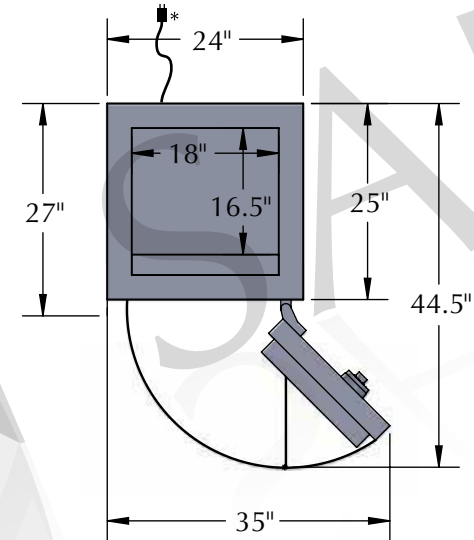

# Man Safe 4018 — COM Configuration #2 (Right-hand hinge)

## Features & Specifications

Inside dimensions 40"H x 18"W x 16.5"D  
Outside dimensions 45.5"H x 24"W x 27"D  
Weight approx. 1,230 lbs.  
Capacity 7 cu. ft

\*Cord exits back of safe  
on bottom of hinge side

**TOP VIEW**

**FRONT VIEW**

- 8 watch winders
- One 2" drawer
- One 2" drawer
- One 3" drawer
- One 5" drawer
- Approx 9" of open space with one adjustable shelf

\*\*\* Please add 1" to all exterior dimensions to allow for installation