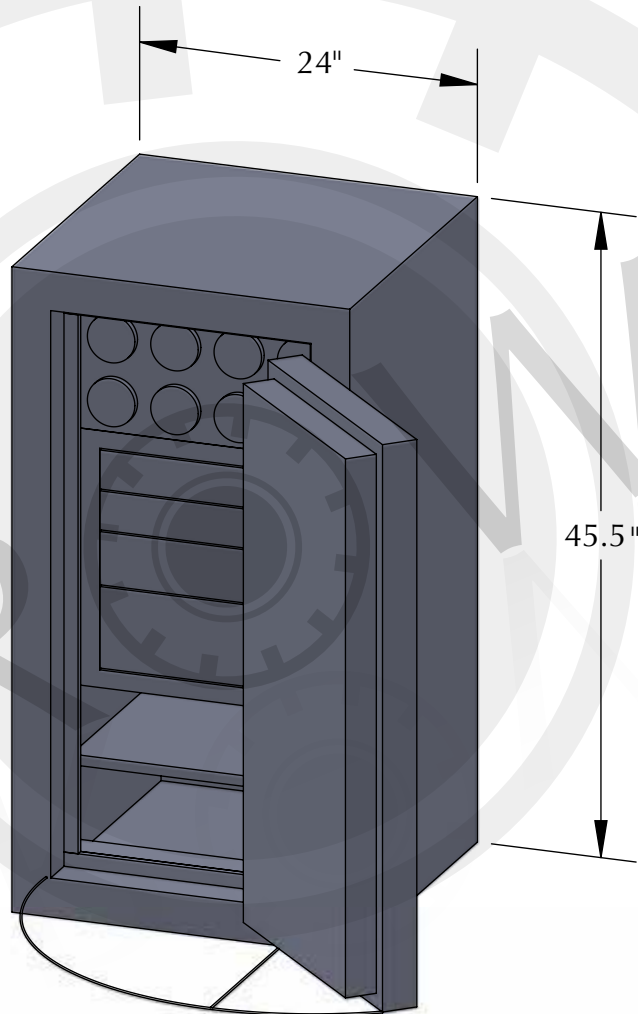

# Man Safe 4018 — COM Configuration #2 (Right-hand hinge)

## Features & Specifications

Inside dimensions 40"H x 18"W x 16.5"D  
Outside dimensions 45.5"H x 24"W x 27"D  
Weight approx. 1,230 lbs.  
Capacity 7 cu. ft

\*Cord exits back of safe  
on bottom of hinge side

**TOP VIEW**

**FRONT VIEW**

- 8 watch winders
- One 2" drawer
- One 2" drawer
- One 3" drawer
- One 5" drawer
- Approx 9" of open space with one adjustable shelf

\*\*\* Please add 1" to all exterior dimensions to allow for installation