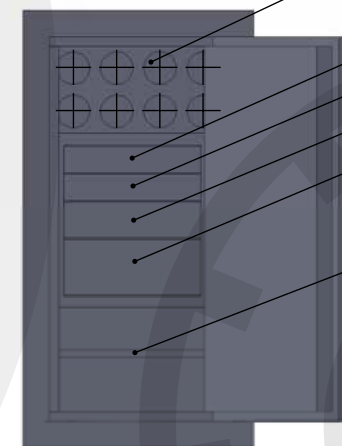

# Man Safe 4018 — COM Configuration #2 (Right-hand hinge)

## Features & Specifications

Inside dimensions 40"H x 18"W x 16.5"D  
Outside dimensions 45.5"H x 24"W x 27"D  
Weight approx. 1,230 lbs.  
Capacity 7 cu. ft

\*Cord exits back of safe  
on bottom of hinge side

**TOP VIEW**

**FRONT VIEW**

- 8 watch winders
- One 2" drawer
- One 2" drawer
- One 3" drawer
- One 5" drawer
- Approx 9" of open space with one adjustable shelf

\*\*\* Please add 1" to all exterior dimensions to allow for installation